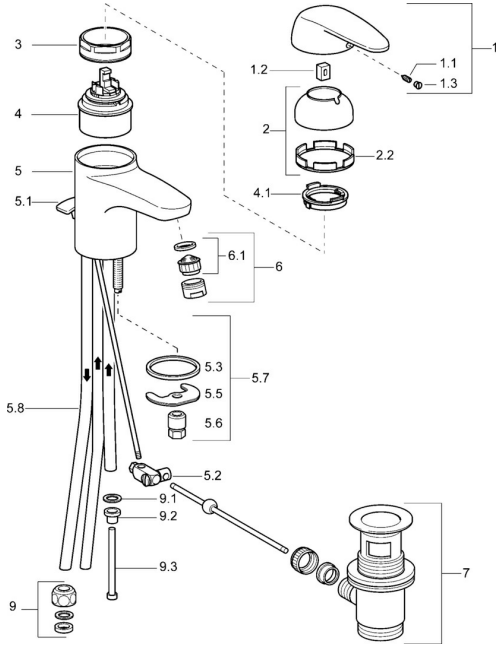

## Spare parts

### SP01031104

	Name	Code
1	Lever	59913904
1.1	Screw, M5x8, SW2.5	59904755
1.2	Bushing	59904778
1.3	Plug, hot/cold	59906705
2	Covering cap Chrome	59906563
2.2	Fixing sleeve	59906695
3	Eye screw, M50x1, SW45	59904775
4	Cartridge, 4.8 eco	59904601
4.1	Hot water limiter	59904759
5.1	Pop-up operating rod Chrome <b>Discontinued</b>	59912300
5.2	Swivel joint	59904624
5.3	Gasket, 37x48x3.5	59911422
5.5	Fixing plate	59904765
5.6	Screw, M8x1, SW13	59904766
5.7	Fixing set	59910749
5.8	Pipe <b>Discontinued</b>	59911794
6	Aerator, M24x1 A, low pressure Chrome	59902692
6.1	Aerator, M22/24, ND	59901553
7	Pop-up waste Chrome	59904620
9	Fitting nut	59904969
9.1	Sealing kit, 14.9x8.5x1	59902352
9.2	Sealing kit, 10x8	59902272
9.3	Hose	59902151