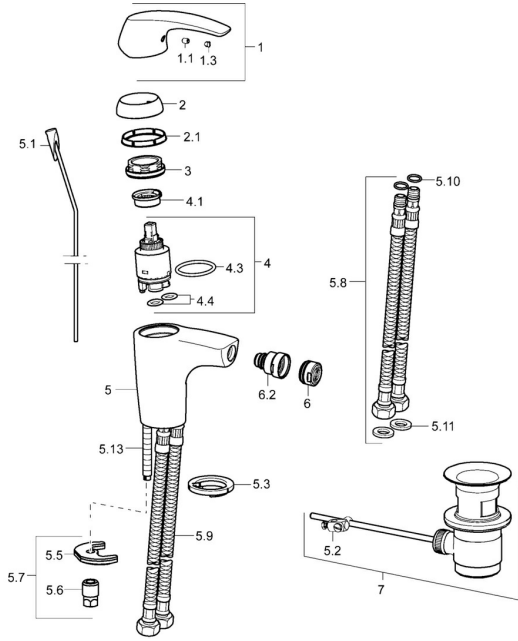

EAN: 4015474254336
static.hansa.com/01023274

Spare parts

SP01023274

	Name	Code
1	Lever Chrome	59913831
1.1	Screw, M5x8, SW2.5	59904755
1.3	Symbol plug Grey	59912112
2	Covering cap Chrome Discontinued	59912797
2.1	Washer set	59913833
3	Fixing screw, M40x1, SW34	59913834
4	Cartridge, 3.5 Eco	59912324
4	Cartridge, 3.5 Classic	59913075
4.1	Temperature adjustment limiter	59912325
4.3	O-ring, d 28.24x2.62 Discontinued	59912590
4.4	O-ring, d 10.10x1.60 Discontinued	59905072
5.1	Pop-up operating rod Chrome	59913652
5.2	Swivel joint	59904624
5.3	Bottom seal	59914591
5.5	Fixing plate	59904765
5.6	Screw, M8x1, SW13	59904766
5.7	Fixing set	59912113
5.8	Flexible pipe, L=430, G3/8-M10x1 RH Discontinued	59913213
5.9	Flexible pipe, L=430, G3/8-M10x1	59912515
5.10	O-ring, d 7.65x1.78	59902337
5.11	Gasket, 9.5x14.4x2	59912551
5.13	Fixing screw, M8x1, L=140	59912474
6	Aerator, M24x1, 6 l/min Chrome	59913727
6.2	Ball joint for bidet faucet	59910952
7	Pop-up waste Chrome	59904620
N.I.	Key, SW30/34	59912108