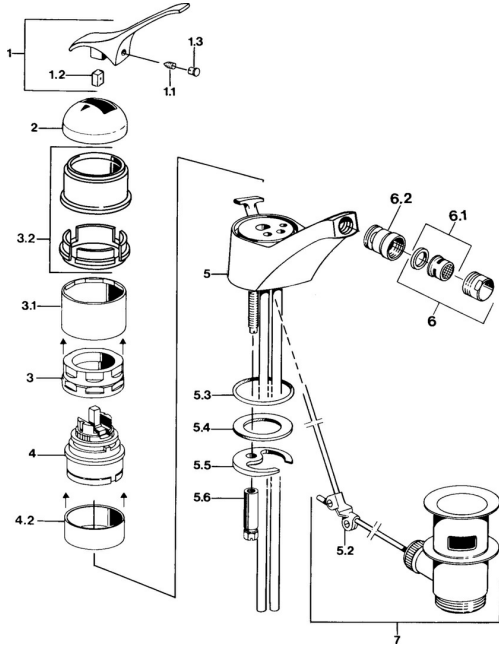

Spare parts

SP01023101

	Name	Code
1.1	Screw, M5x8, SW2.5	59904755
1.2	Bushing	59904778
1.3	Plug, hot/cold	59906705
2	Covering cap Chrome Discontinued	59905867
3.1	Screw sleeve Discontinued	59905868
3.2	Protective sleeve Chrome Discontinued	59910320
4	Cartridge, 4.8 eco	59904601
4.2	Spacer sleeve Discontinued	59905871
5.1	Diverter Chrome Discontinued	59905879
5.2	Swivel joint	59904624
5.3	O-ring, d 38x3.5	59910236
5.3	O-ring, 42x3.5	59904764
5.4	Gasket, 48x33.5x2	59902283
5.5	Fixing plate	59904765
5.6	Screw, M8x1, SW13	59904766
5.7	Fixing set	59910749
6	Aerator, M24x1 STD HC A Chrome	59902366
6.1	Aerator, M22/24 A	59902081
6.2	Ball joint for bidet faucet, M24x1	59904920
7	Pop-up waste Chrome	59904620