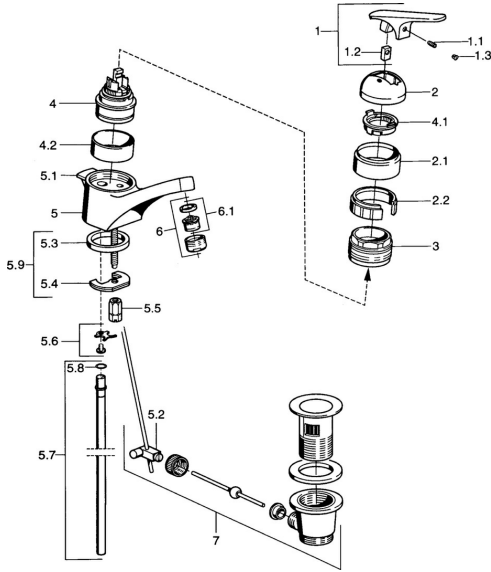

EAN: 4015474654754
static.hansa.com/01012162

Spare parts

SP01012102

	Name	Code
1.1	Screw, M5x8, SW2.5	59904755
1.2	Bushing	59904778
1.3	Plug, hot/cold	59906705
2	Covering cap Chrome Discontinued	59905867
2.1	Cover Chrome Discontinued	59911420
2.2	Holder Discontinued	59911421
3	Tightening nut, M52x1, AF45	59911161
4	Cartridge, 4.8 eco	59904601
4	Cartridge, 4.8 Eco-Top	59911431
4.1	Hot water limiter	59904759
4.2	Spacer sleeve Discontinued	59905871
5.1	Pop-up operating rod Chrome Discontinued	59911434
5.2	Swivel joint	59904624
5.3	Gasket, 37x48x3.5	59911422
5.4	Fixing plate	59904765
5.5	Screw, M8x1, SW13	59904766
5.6	Attachment clamp Discontinued	59911416
5.7	Pipe, d 10 mm, L=413	59911423
5.8	O-ring, 9x2	59905095
5.9	Fixing set	59910749
6	Aerator, M24x1 STD HC A Chrome	59902366
6.1	Aerator, M22/24 A	59902081
7	Pop-up waste Chrome	59904620
N.I.	Plug	59906910
N.I.	Washer with chain holder	59902219