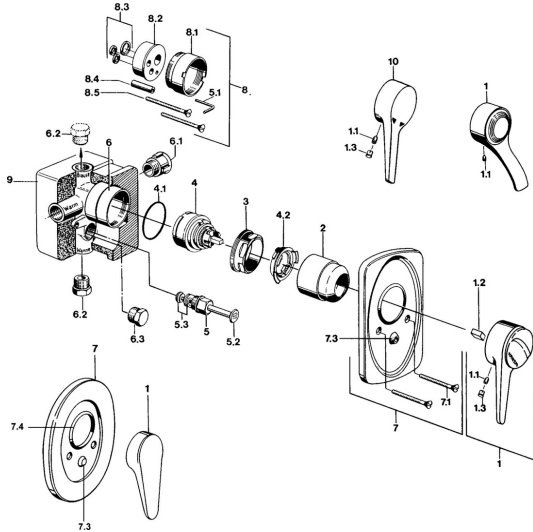

EAN: 4015474596870
static.hansa.com/01000100

Spare parts

SP01000100

	Name	Code
1	Lever, (-2004) Chrome	59901882
1.1	Screw, M5x8, SW2.5	59904755
1.2	Bushing	59904778
1.3	Plug, hot/cold	59906705
2	Covering cap Chrome	59904820
3	Eye screw, M50x1, SW45	59904775
4	Cartridge, 4.8 eco	59904601
4.1	O-ring, 50.52x1.78	59906841
4.2	Hot water limiter	59904759
5	Diverter Chrome	59910900
5.2	Push button Chrome	59904828
5.3	Sealing kit	59904791
6.2	Plug, G1/2	59905013
6.3	Plug Discontinued	59905012
7.1	Screw, M5x65 Chrome	59904847
8	Raising kit, 20 mm	59904983
8.3	Sealing kit	59904850
8.5	Screw, M5x85 Discontinued	59905345
9	Installation box Discontinued	59904857
10	Lever	59901886