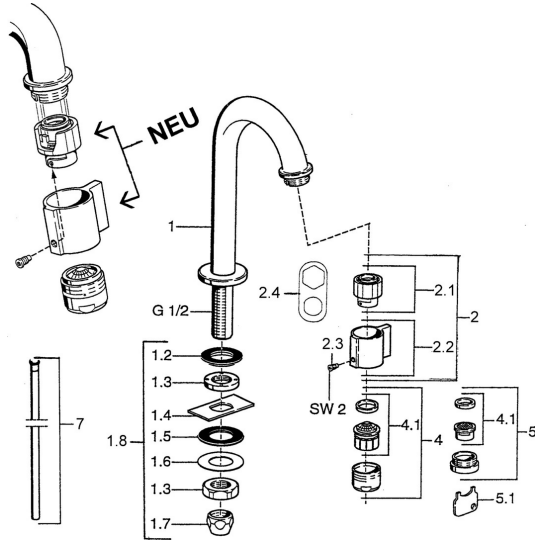

## Spare parts

### SP00918101

	Name	Code
1.2	Gasket <b>Discontinued</b>	59902296
1.3	Fitting nut, G1/2, SW32	59902245
1.4	Protective piece	59905535
1.5	Gasket, 45x23x2	59902282
1.6	Gasket, 45x24x0.5	59902328
1.7	Sealing kit <b>Discontinued</b>	59910707
1.8	Fixing set	59912335
2	Headpart, (1999-) Chrome	59911780
2	Headpart, (1999-) White <b>Discontinued</b>	59911775
2.1	Headpart, (1999-)	59911777
2.2	Lever, (1999-) Chrome	59911781
2.3	Fixing screw, M4, SW2	59911778
2.4	Tool	59912334
4	Aerator, M24x1 A White <b>Discontinued</b>	59905419
4	Aerator, M24x1 Z Chrome	59906826
4.1	Aerator, M22/24, Z	59906830
5	Aerator, M24x1 STD CC Z	59905721
5.1	Key for aerator	59905789
7	Coupling pipe <b>Discontinued</b>	59910629