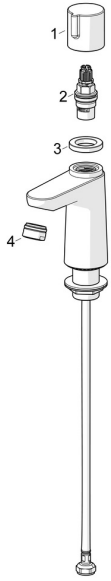

EAN: 4057304019807
static.hansa.com/00902201

Reserveonderdelen

SP00902201

| | Naam | Code |
|----|---|----------|
| 01 | Hendel Chroom | 1001767V |
| 02 | Binnenwerk, G1/2 | 59913491 |
| 03 | Schroefring, d35.5xM24x1 | 59912023 |
| 04 | Mousseur, STD M24x1 HC PCA 6.0 l/min Chroom | 1015484V |