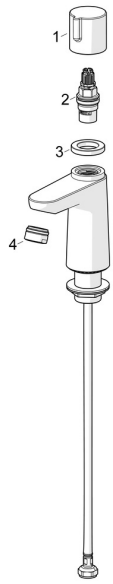

EAN: 4057304019807
static.hansa.com/00902201

Spare parts

SP00902201

	Name	Code
01	Handle Chrome	1001767V
02	Headpart, G1/2	59913491
03	Tightening nut, d35.5xM24x1	59912023
04	Aerator, STD M24x1 HC PCA 6.0 l/min Chrome	1015484V