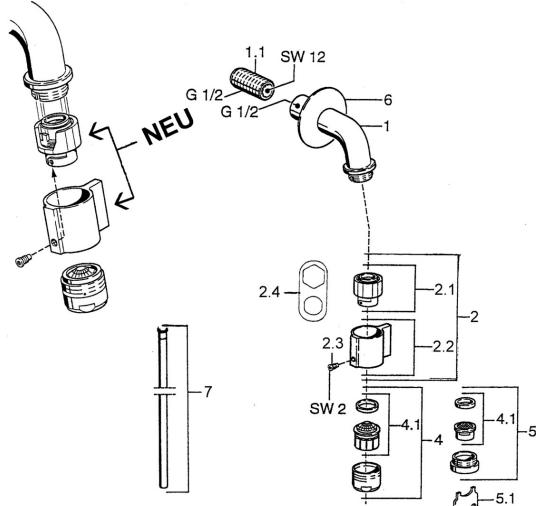

## Spare parts

### SP00868101

	Name	Code
1.1	Nipple <b>Discontinued</b>	59905534
2	Headpart, (1999-) Chrome	59911780
2	Headpart, (1999-) White <b>Discontinued</b>	59911775
2.1	Headpart, (1999-)	59911777
2.2	Lever, (1999-) Chrome	59911781
2.3	Fixing screw, M4, SW2	59911778
2.4	Tool	59912334
4	Aerator, M24x1 A White <b>Discontinued</b>	59905419
4	Aerator, M24x1 Z Chrome	59906826
4.1	Aerator, M22/24, Z	59906830
5	Aerator, M24x1 STD CC Z	59905721
5.1	Key for aerator	59905789
6	Covering cap Chrome <b>Discontinued</b>	59905678
7	Coupling pipe <b>Discontinued</b>	59910629