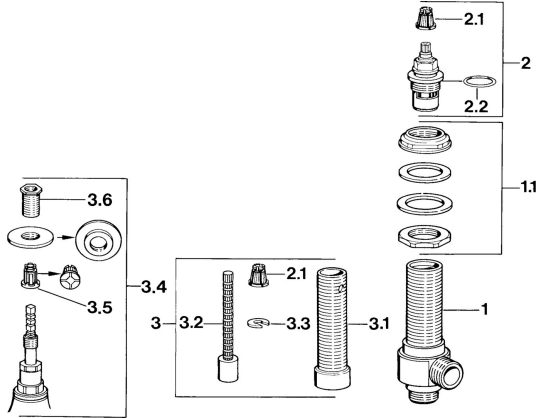

## Spare parts

### SP00840100

	Name	Code
1	Shut-off valve, DN20 <span style="background-color: #cccccc;">Discontinued</span>	599008401
1.1	Fixing set	59910729
2	Headpart, G3/4, 180°	59910383
2.1	Adapter White	59910235
2.2	O-ring, 23x1.78	59910693
3	Raising kit, 80 mm	59910424
3.1	Threaded sleeve, M24x1.5	59910100
3.2	Inside spindle	59910379
3.3	Ring	59910694
3.4	Adapter	59911033