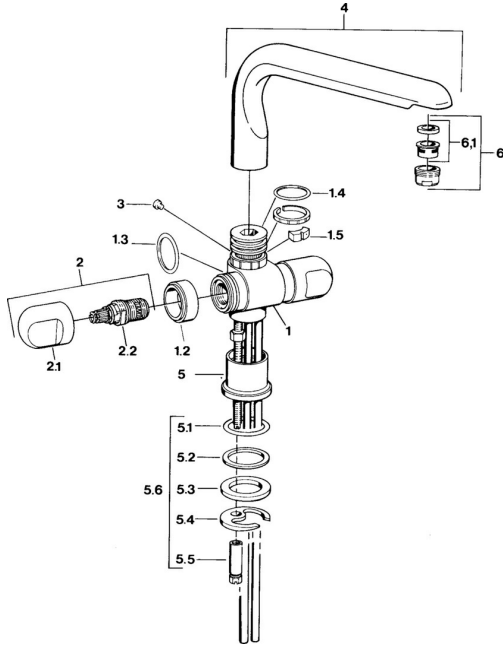

EAN: 4015474606210
static.hansa.com/0078210586

Spare parts

SP00782105

	Name	Code
1.2	Decorative ring Chrome Discontinued	59910797
1.4	O-ring, 32x2.5 Discontinued	59910233
1.5	Limiter Discontinued	59910534
2.1	Handle Chrome Discontinued	59910211
2.1	Temperature control handle Chrome Discontinued	59910210
2.2	Headpart, G1/2	59905114
3	Fixing bolt, M4 Discontinued	59910234
5.1	O-ring, d 38x3.5	59910236
5.2	Gasket, 48x33.5x2	59902283
5.3	Bearing ring	59904893
5.4	Fixing plate	59904765
5.5	Screw, M8x1, SW13	59904766
5.6	Fixing set	59910749
6	Aerator, M24x1 A White Discontinued	59905419
6	Aerator, M24x1 STD HC A Chrome	59902366
6	Aerator, M24x1 STD CC A Edelmessing Discontinued	59906580
6.1	Aerator, M22/24 A	59902081