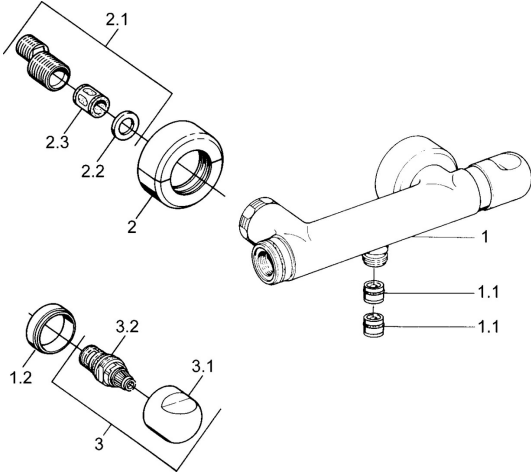

EAN: 4015474630369
static.hansa.com/0075010594

Spare parts

SP00750105

	Name	Code
1.1	Non-return valve	59905714
1.2	Decorative ring Chrome Discontinued	59910797
2	Cover flange pair Chrome Discontinued	59911022
2.1	Eccentric connector, G3/4xG1/2, DN15	59910254
2.2	Retaining ring, 23.9x15.2x2	59902689
2.3	Silencer	59904792
3.1	Handle Chrome Discontinued	59910211
3.1	Temperature control handle Chrome Discontinued	59910210
3.2	Headpart, G1/2	59905114