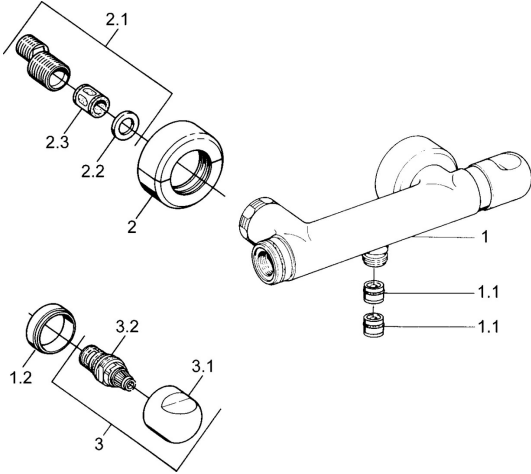

## Spare parts

### SP00750105

	Name	Code
1.1	Non-return valve	59905714
1.2	Decorative ring Chrome <b>Discontinued</b>	59910797
2	Cover flange pair Chrome <b>Discontinued</b>	59911022
2.1	Eccentric connector, G3/4xG1/2, DN15	59910254
2.2	Retaining ring, 23.9x15.2x2	59902689
2.3	Silencer	59904792
3.1	Handle Chrome <b>Discontinued</b>	59910211
3.1	Temperature control handle Chrome <b>Discontinued</b>	59910210
3.2	Headpart, G1/2	59905114