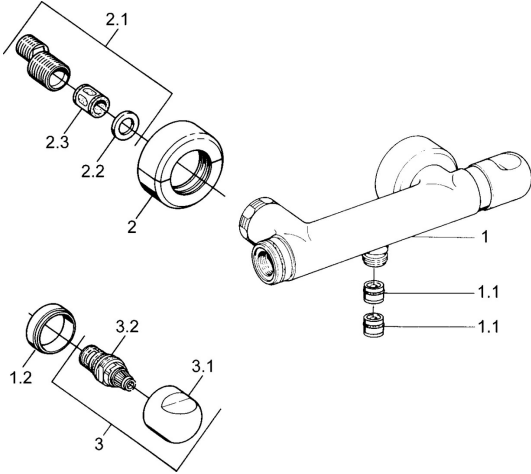

## Spare parts

### SP00750105

	Name	Code
1.1	Non-return valve	59905714
1.2	Decorative ring Chrome <span style="background-color: #cccccc;">Discontinued</span>	59910797
2	Cover flange pair Chrome <span style="background-color: #cccccc;">Discontinued</span>	59911022
2.1	Eccentric connector, G3/4xG1/2, DN15	59910254
2.2	Retaining ring, 23.9x15.2x2	59902689
2.3	Silencer	59904792
3.1	Handle Chrome <span style="background-color: #cccccc;">Discontinued</span>	59910211
3.1	Temperature control handle Chrome <span style="background-color: #cccccc;">Discontinued</span>	59910210
3.2	Headpart, G1/2	59905114