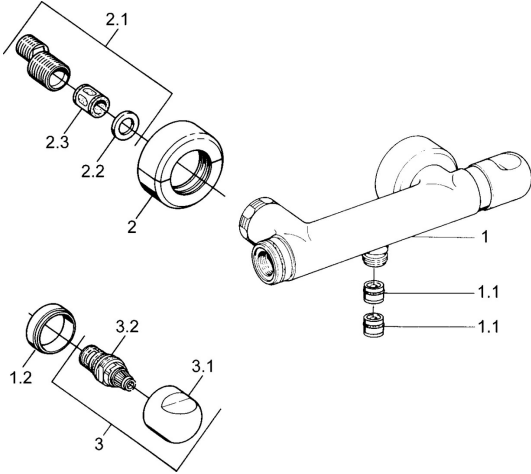

EAN: 4015474606067
static.hansa.com/0075010581

Spare parts

SP00750105

	Name	Code
1.1	Non-return valve	59905714
1.2	Decorative ring Chrome Discontinued	59910797
2	Cover flange pair Chrome Discontinued	59911022
2.1	Eccentric connector, G3/4xG1/2, DN15	59910254
2.2	Retaining ring, 23.9x15.2x2	59902689
2.3	Silencer	59904792
3.1	Handle Chrome Discontinued	59910211
3.1	Temperature control handle Chrome Discontinued	59910210
3.2	Headpart, G1/2	59905114