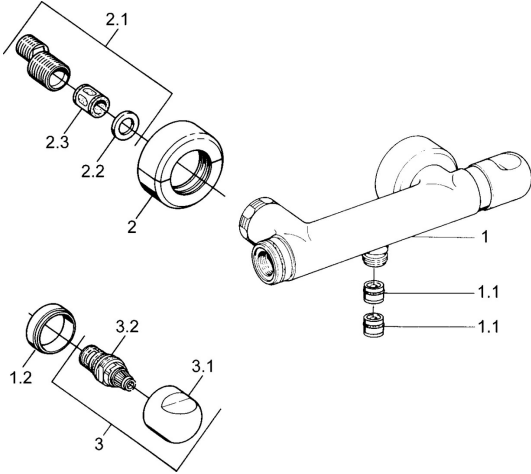

EAN: 4015474606111
static.hansa.com/0075010542

Spare parts

SP00750105

	Name	Code
1.1	Non-return valve	59905714
1.2	Decorative ring Chrome Discontinued	59910797
2	Cover flange pair Chrome Discontinued	59911022
2.1	Eccentric connector, G3/4xG1/2, DN15	59910254
2.2	Retaining ring, 23.9x15.2x2	59902689
2.3	Silencer	59904792
3.1	Handle Chrome Discontinued	59910211
3.1	Temperature control handle Chrome Discontinued	59910210
3.2	Headpart, G1/2	59905114