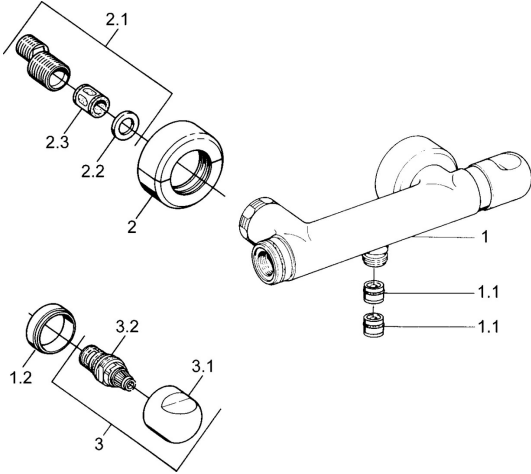

EAN: 4015474606050
static.hansa.com/00750105

Spare parts

SP00750105

	Name	Code
1.1	Non-return valve	59905714
1.2	Decorative ring Chrome Discontinued	59910797
2	Cover flange pair Chrome Discontinued	59911022
2.1	Eccentric connector, G3/4xG1/2, DN15	59910254
2.2	Retaining ring, 23.9x15.2x2	59902689
2.3	Silencer	59904792
3.1	Handle Chrome Discontinued	59910211
3.1	Temperature control handle Chrome Discontinued	59910210
3.2	Headpart, G1/2	59905114