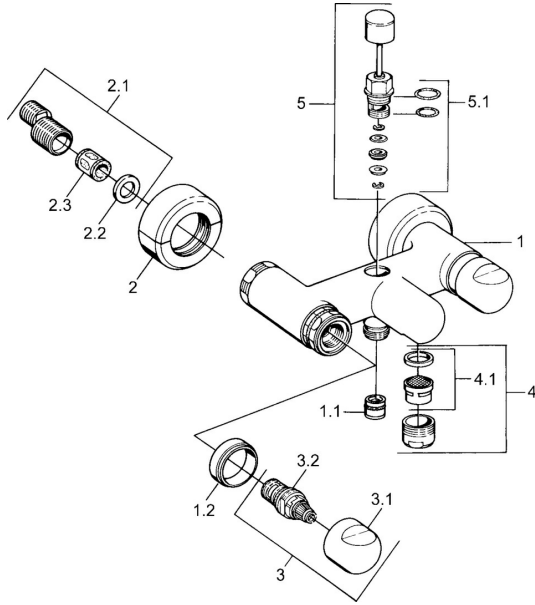

EAN: 4015474593480
static.hansa.com/00742135

Spare parts

SP00742105

| | Name | Code |
|-----|---|----------|
| 1.1 | Non-return valve | 59905714 |
| 1.2 | Decorative ring Chrome Discontinued | 59910797 |
| 2 | Cover flange pair Chrome Discontinued | 59911022 |
| 2.1 | Eccentric connector, G3/4xG1/2, DN15 | 59910254 |
| 2.2 | Retaining ring, 23.9x15.2x2 | 59902689 |
| 2.3 | Silencer | 59904792 |
| 3.1 | Handle Chrome Discontinued | 59910211 |
| 3.1 | Temperature control handle Chrome Discontinued | 59910210 |
| 3.2 | Headpart, G1/2 | 59905114 |
| 4 | Aerator, M28x1 C Chrome | 59902088 |
| 4 | Aerator, M28x1 C White Discontinued | 59905683 |
| 4 | Aerator, M28x1 Edelmessing Discontinued | 59906687 |
| 4.1 | Aerator, M22/M24 | 59905873 |
| 5 | Diverter White Discontinued | 59910804 |
| 5 | Diverter Chrome | 59910803 |
| 5 | Diverter Edelmessing Discontinued | 59910806 |
| 5.1 | Sealing kit | 59904791 |