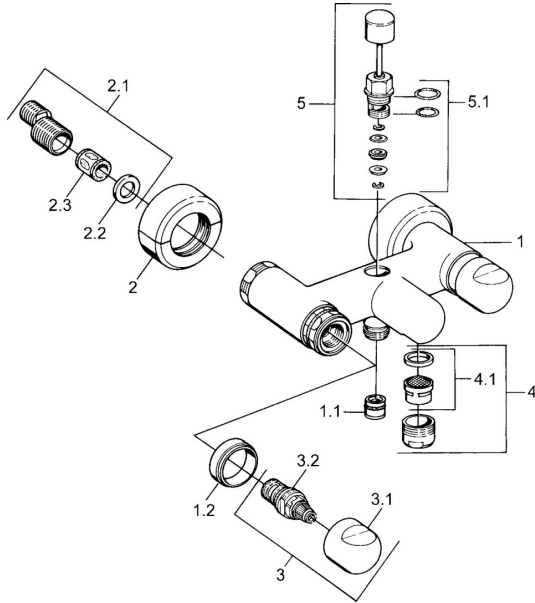

EAN: 4015474630345
static.hansa.com/0074210594

Spare parts

SP00742105

	Name	Code
1.1	Non-return valve	59905714
1.2	Decorative ring Chrome Discontinued	59910797
2	Cover flange pair Chrome Discontinued	59911022
2.1	Eccentric connector, G3/4xG1/2, DN15	59910254
2.2	Retaining ring, 23.9x15.2x2	59902689
2.3	Silencer	59904792
3.1	Handle Chrome Discontinued	59910211
3.1	Temperature control handle Chrome Discontinued	59910210
3.2	Headpart, G1/2	59905114
4	Aerator, M28x1 C Chrome	59902088
4	Aerator, M28x1 C White Discontinued	59905683
4	Aerator, M28x1 Edelmessing Discontinued	59906687
4.1	Aerator, M22/M24	59905873
5	Diverter White Discontinued	59910804
5	Diverter Chrome	59910803
5	Diverter Edelmessing Discontinued	59910806
5.1	Sealing kit	59904791