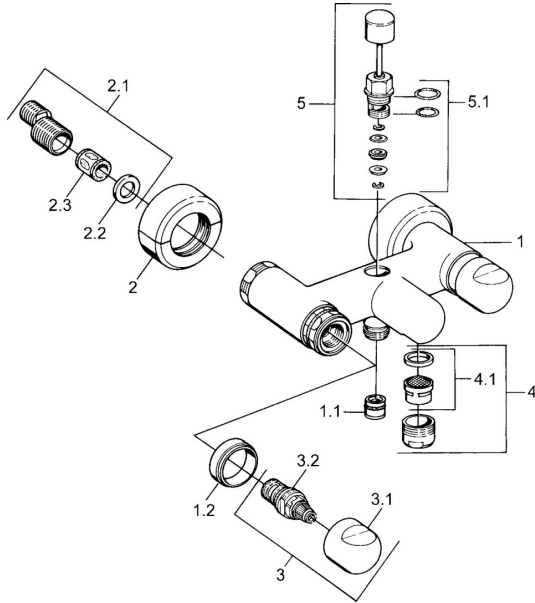

## Spare parts

### SP00742105

	Name	Code
1.1	Non-return valve	59905714
1.2	Decorative ring Chrome <span style="background-color: #cccccc;">Discontinued</span>	59910797
2	Cover flange pair Chrome <span style="background-color: #cccccc;">Discontinued</span>	59911022
2.1	Eccentric connector, G3/4xG1/2, DN15	59910254
2.2	Retaining ring, 23.9x15.2x2	59902689
2.3	Silencer	59904792
3.1	Handle Chrome <span style="background-color: #cccccc;">Discontinued</span>	59910211
3.1	Temperature control handle Chrome <span style="background-color: #cccccc;">Discontinued</span>	59910210
3.2	Headpart, G1/2	59905114
4	Aerator, M28x1 C Chrome	59902088
4	Aerator, M28x1 C White <span style="background-color: #cccccc;">Discontinued</span>	59905683
4	Aerator, M28x1 Edelmessing <span style="background-color: #cccccc;">Discontinued</span>	59906687
4.1	Aerator, M22/M24	59905873
5	Diverter White <span style="background-color: #cccccc;">Discontinued</span>	59910804
5	Diverter Chrome	59910803
5	Diverter Edelmessing <span style="background-color: #cccccc;">Discontinued</span>	59910806
5.1	Sealing kit	59904791