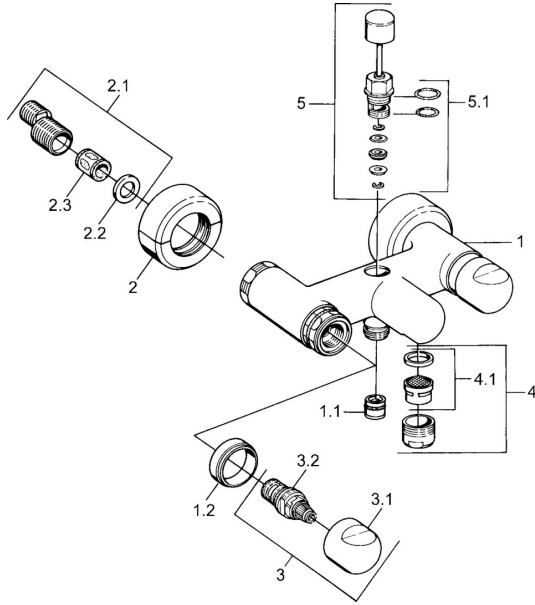

EAN: 4015474606456
static.hansa.com/0074210586

Spare parts

SP00742105

	Name	Code
1.1	Non-return valve	59905714
1.2	Decorative ring Chrome Discontinued	59910797
2	Cover flange pair Chrome Discontinued	59911022
2.1	Eccentric connector, G3/4xG1/2, DN15	59910254
2.2	Retaining ring, 23.9x15.2x2	59902689
2.3	Silencer	59904792
3.1	Handle Chrome Discontinued	59910211
3.1	Temperature control handle Chrome Discontinued	59910210
3.2	Headpart, G1/2	59905114
4	Aerator, M28x1 C Chrome	59902088
4	Aerator, M28x1 C White Discontinued	59905683
4	Aerator, M28x1 Edelmessing Discontinued	59906687
4.1	Aerator, M22/M24	59905873
5	Diverter White Discontinued	59910804
5	Diverter Chrome	59910803
5	Diverter Edelmessing Discontinued	59910806
5.1	Sealing kit	59904791