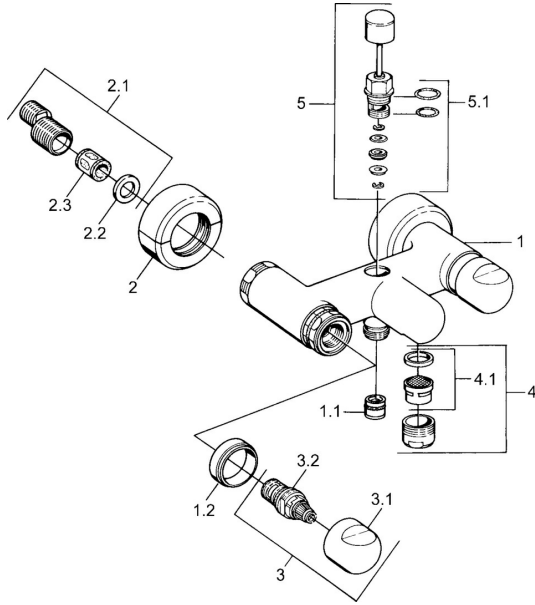

## Spare parts

### SP00742105

	Name	Code
1.1	Non-return valve	59905714
1.2	Decorative ring Chrome <span style="background-color: #cccccc;">Discontinued</span>	59910797
2	Cover flange pair Chrome <span style="background-color: #cccccc;">Discontinued</span>	59911022
2.1	Eccentric connector, G3/4xG1/2, DN15	59910254
2.2	Retaining ring, 23.9x15.2x2	59902689
2.3	Silencer	59904792
3.1	Handle Chrome <span style="background-color: #cccccc;">Discontinued</span>	59910211
3.1	Temperature control handle Chrome <span style="background-color: #cccccc;">Discontinued</span>	59910210
3.2	Headpart, G1/2	59905114
4	Aerator, M28x1 C Chrome	59902088
4	Aerator, M28x1 C White <span style="background-color: #cccccc;">Discontinued</span>	59905683
4	Aerator, M28x1 Edelmessing <span style="background-color: #cccccc;">Discontinued</span>	59906687
4.1	Aerator, M22/M24	59905873
5	Diverter White <span style="background-color: #cccccc;">Discontinued</span>	59910804
5	Diverter Chrome	59910803
5	Diverter Edelmessing <span style="background-color: #cccccc;">Discontinued</span>	59910806
5.1	Sealing kit	59904791