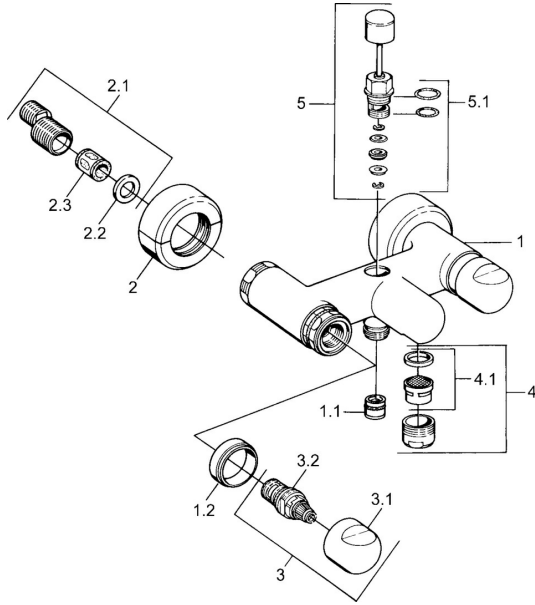

EAN: 4015474605916
static.hansa.com/0074210581

Spare parts

SP00742105

	Name	Code
1.1	Non-return valve	59905714
1.2	Decorative ring Chrome Discontinued	59910797
2	Cover flange pair Chrome Discontinued	59911022
2.1	Eccentric connector, G3/4xG1/2, DN15	59910254
2.2	Retaining ring, 23.9x15.2x2	59902689
2.3	Silencer	59904792
3.1	Handle Chrome Discontinued	59910211
3.1	Temperature control handle Chrome Discontinued	59910210
3.2	Headpart, G1/2	59905114
4	Aerator, M28x1 C Chrome	59902088
4	Aerator, M28x1 C White Discontinued	59905683
4	Aerator, M28x1 Edelmessing Discontinued	59906687
4.1	Aerator, M22/M24	59905873
5	Diverter White Discontinued	59910804
5	Diverter Chrome	59910803
5	Diverter Edelmessing Discontinued	59910806
5.1	Sealing kit	59904791