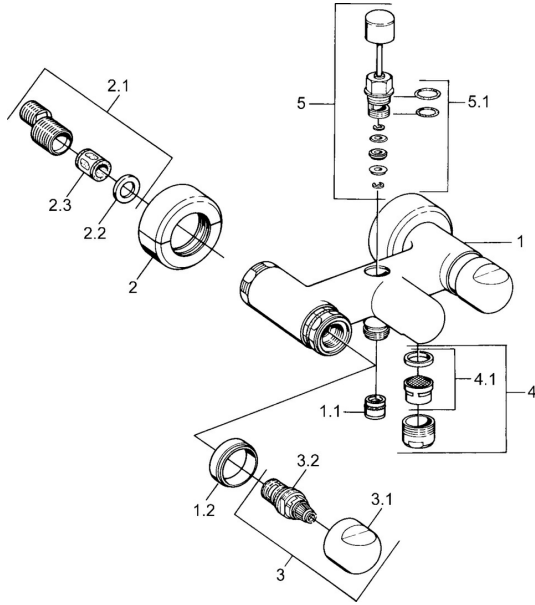

EAN: 4015474605961
static.hansa.com/0074210542

Spare parts

SP00742105

	Name	Code
1.1	Non-return valve	59905714
1.2	Decorative ring Chrome Discontinued	59910797
2	Cover flange pair Chrome Discontinued	59911022
2.1	Eccentric connector, G3/4xG1/2, DN15	59910254
2.2	Retaining ring, 23.9x15.2x2	59902689
2.3	Silencer	59904792
3.1	Handle Chrome Discontinued	59910211
3.1	Temperature control handle Chrome Discontinued	59910210
3.2	Headpart, G1/2	59905114
4	Aerator, M28x1 C Chrome	59902088
4	Aerator, M28x1 C White Discontinued	59905683
4	Aerator, M28x1 Edelmessing Discontinued	59906687
4.1	Aerator, M22/M24	59905873
5	Diverter White Discontinued	59910804
5	Diverter Chrome	59910803
5	Diverter Edelmessing Discontinued	59910806
5.1	Sealing kit	59904791