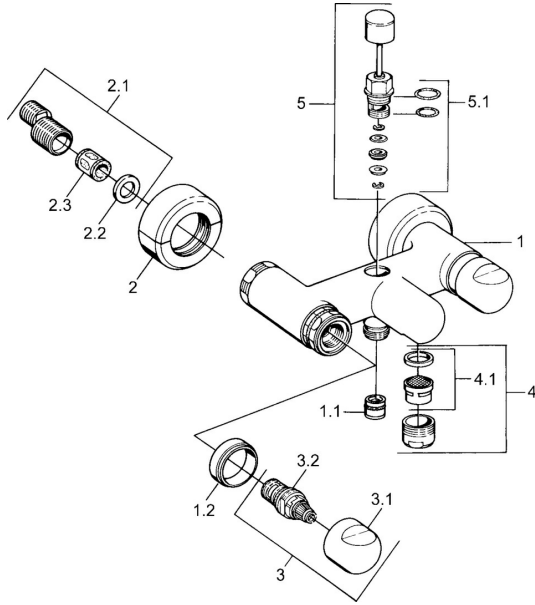

EAN: 4015474605909
static.hansa.com/00742105

Spare parts

SP00742105

	Name	Code
1.1	Non-return valve	59905714
1.2	Decorative ring Chrome Discontinued	59910797
2	Cover flange pair Chrome Discontinued	59911022
2.1	Eccentric connector, G3/4xG1/2, DN15	59910254
2.2	Retaining ring, 23.9x15.2x2	59902689
2.3	Silencer	59904792
3.1	Handle Chrome Discontinued	59910211
3.1	Temperature control handle Chrome Discontinued	59910210
3.2	Headpart, G1/2	59905114
4	Aerator, M28x1 C Chrome	59902088
4	Aerator, M28x1 C White Discontinued	59905683
4	Aerator, M28x1 Edelmessing Discontinued	59906687
4.1	Aerator, M22/M24	59905873
5	Diverter White Discontinued	59910804
5	Diverter Chrome	59910803
5	Diverter Edelmessing Discontinued	59910806
5.1	Sealing kit	59904791