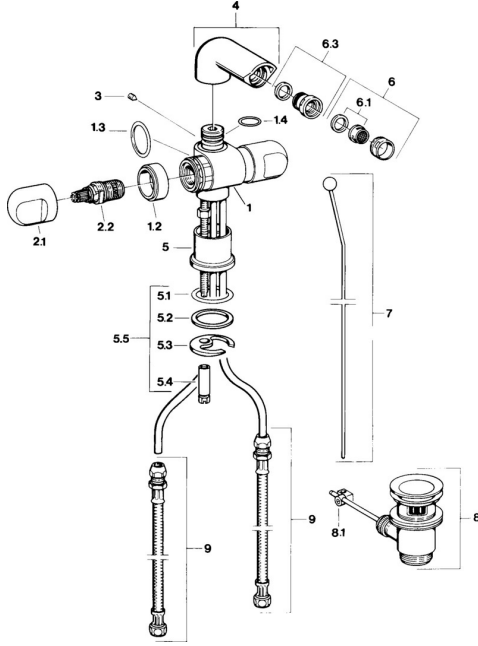

EAN: 4015474605862
static.hansa.com/0073310581

Spare parts

SP00733105

	Name		Code
1.2	Decorative ring Chrome Discontinued		59910797
2.1	Handle Chrome Discontinued		59910211
2.1	Temperature control handle Chrome Discontinued		59910210
2.2	Headpart, G1/2		59905114
3	Screw, M5x8, SW2.5		59904755
5.1	O-ring, d 38x3.5		59910236
5.2	Gasket, 48x33.5x2		59902283
5.3	Fixing plate		59904765
5.4	Screw, M8x1, SW13		59904766
5.5	Fixing set		59910749
6	Aerator, M24x1 STD CC A Edelmessing Discontinued		59906580
6	Aerator, M24x1 STD HC A Chrome		59902366
6	Aerator, M24x1 A White Discontinued		59905419
6.1	Aerator, M22/24 A		59902081
6.3	Ball joint for bidet faucet, M24x1		59904920
7	Knob Chrome Discontinued		59910230
8	Pop-up waste Chrome		59904620
8	Pop-up waste Edelmessing Discontinued		59906734
8.1	Swivel joint		59904624
9	Flexible pipe, L=320, G3/8xG3/8 Discontinued		59905019