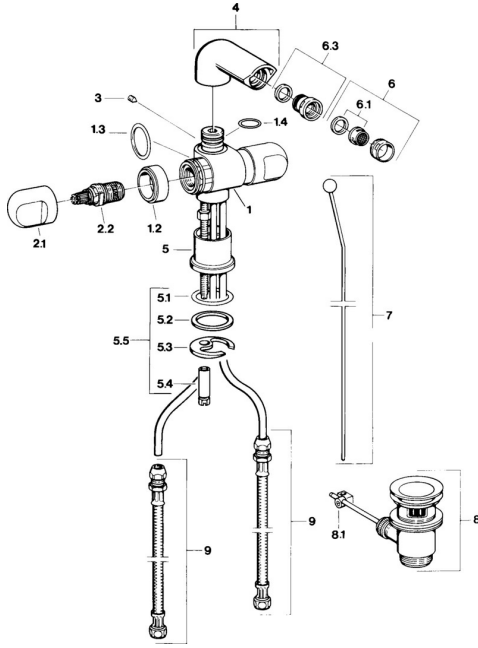

EAN: 4015474605831
static.hansa.com/0073310542

Spare parts

SP00733105

	Name		Code
1.2	Decorative ring Chrome Discontinued		59910797
2.1	Handle Chrome Discontinued		59910211
2.1	Temperature control handle Chrome Discontinued		59910210
2.2	Headpart, G1/2		59905114
3	Screw, M5x8, SW2.5		59904755
5.1	O-ring, d 38x3.5		59910236
5.2	Gasket, 48x33.5x2		59902283
5.3	Fixing plate		59904765
5.4	Screw, M8x1, SW13		59904766
5.5	Fixing set		59910749
6	Aerator, M24x1 STD CC A Edelmessing Discontinued		59906580
6	Aerator, M24x1 STD HC A Chrome		59902366
6	Aerator, M24x1 A White Discontinued		59905419
6.1	Aerator, M22/24 A		59902081
6.3	Ball joint for bidet faucet, M24x1		59904920
7	Knob Chrome Discontinued		59910230
8	Pop-up waste Chrome		59904620
8	Pop-up waste Edelmessing Discontinued		59906734
8.1	Swivel joint		59904624
9	Flexible pipe, L=320, G3/8xG3/8 Discontinued		59905019