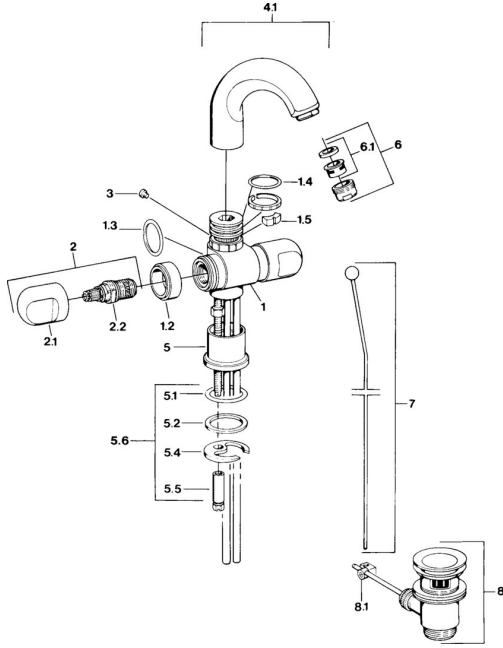

EAN: 4015474605770
static.hansa.com/0071210586

Spare parts

SP00712105

	Name	Code
1.2	Decorative ring Chrome Discontinued	59910797
1.4	O-ring, 32x2.5 Discontinued	59910233
1.5	Limiter Discontinued	59910534
2.1	Handle Chrome Discontinued	59910211
2.1	Temperature control handle Chrome Discontinued	59910210
2.2	Headpart, G1/2	59905114
3	Fixing bolt, M4 Discontinued	59910234
4.1	Spout Chrome Discontinued	59911031
5.1	O-ring, d 38x3.5	59910236
5.2	Gasket, 48x33.5x2	59902283
5.4	Fixing plate	59904765
5.5	Screw, M8x1, SW13	59904766
5.6	Fixing set	59910749
6	Aerator, M24x1 A White Discontinued	59905419
6	Aerator, M24x1 STD CC A Edelmessing Discontinued	59906580
6	Aerator, M24x1 STD HC A Chrome	59902366
6.1	Aerator, M22/24 A	59902081
7	Knob Chrome Discontinued	59910230
8	Pop-up waste Edelmessing Discontinued	59906734
8	Pop-up waste Chrome	59904620
8.1	Swivel joint	59904624