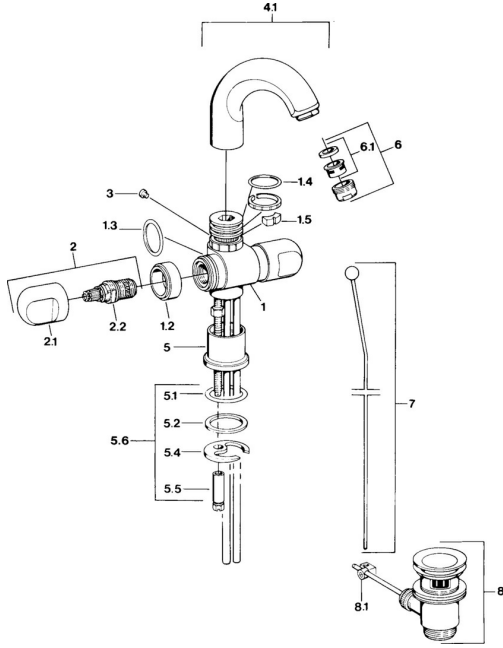

EAN: 4015474594234
static.hansa.com/0071210542

Spare parts

SP00712105

| | Name | Code |
|-----|---|----------|
| 1.2 | Decorative ring Chrome Discontinued | 59910797 |
| 1.4 | O-ring, 32x2.5 Discontinued | 59910233 |
| 1.5 | Limiter Discontinued | 59910534 |
| 2.1 | Handle Chrome Discontinued | 59910211 |
| 2.1 | Temperature control handle Chrome Discontinued | 59910210 |
| 2.2 | Headpart, G1/2 | 59905114 |
| 3 | Fixing bolt, M4 Discontinued | 59910234 |
| 4.1 | Spout Chrome Discontinued | 59911031 |
| 5.1 | O-ring, d 38x3.5 | 59910236 |
| 5.2 | Gasket, 48x33.5x2 | 59902283 |
| 5.4 | Fixing plate | 59904765 |
| 5.5 | Screw, M8x1, SW13 | 59904766 |
| 5.6 | Fixing set | 59910749 |
| 6 | Aerator, M24x1 A White Discontinued | 59905419 |
| 6 | Aerator, M24x1 STD CC A Edelmessing Discontinued | 59906580 |
| 6 | Aerator, M24x1 STD HC A Chrome | 59902366 |
| 6.1 | Aerator, M22/24 A | 59902081 |
| 7 | Knob Chrome Discontinued | 59910230 |
| 8 | Pop-up waste Edelmessing Discontinued | 59906734 |
| 8 | Pop-up waste Chrome | 59904620 |
| 8.1 | Swivel joint | 59904624 |