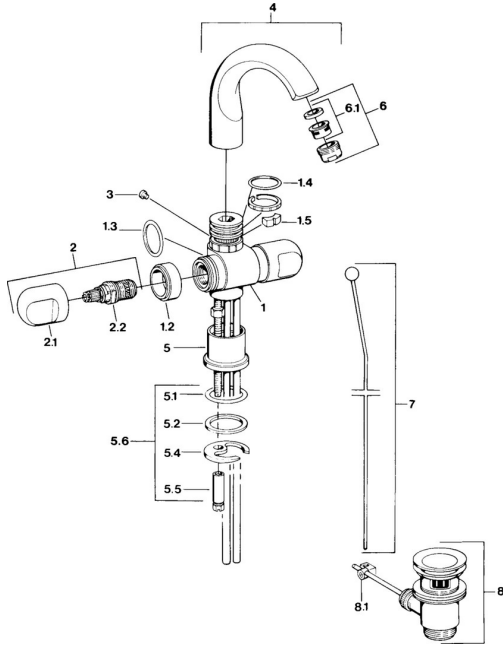

EAN: 4015474605749
static.hansa.com/0070210593

Spare parts

SP00702105

	Name	Code
1.2	Decorative ring Chrome Discontinued	59910797
1.4	O-ring, 32x2.5 Discontinued	59910233
1.5	Limiter Discontinued	59910534
2.1	Handle Chrome Discontinued	59910211
2.1	Temperature control handle Chrome Discontinued	59910210
2.2	Headpart, G1/2	59905114
3	Fixing bolt, M4 Discontinued	59910234
5.1	O-ring, d 38x3.5	59910236
5.2	Gasket, 48x33.5x2	59902283
5.4	Fixing plate	59904765
5.5	Screw, M8x1, SW13	59904766
5.6	Fixing set	59910749
6	Aerator, M24x1 A White Discontinued	59905419
6	Aerator, M24x1 STD CC A Edelmessing Discontinued	59906580
6	Aerator, M24x1 STD HC A Chrome	59902366
6.1	Aerator, M22/24 A	59902081
7	Knob Chrome Discontinued	59910230
8	Pop-up waste Chrome	59904620
8	Pop-up waste Edelmessing Discontinued	59906734
8.1	Swivel joint	59904624