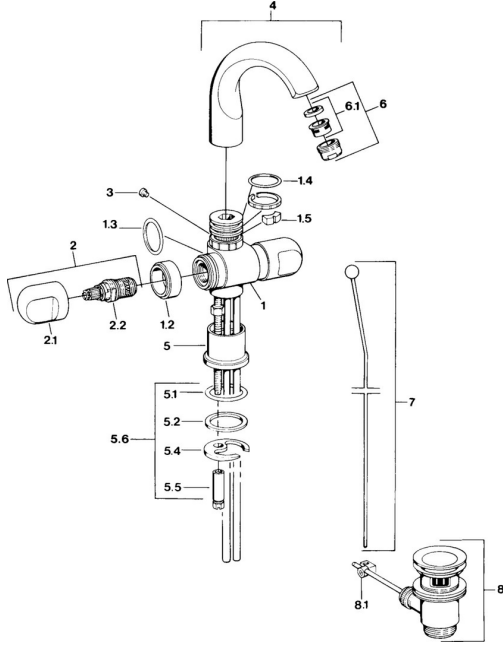

EAN: 4015474593411
static.hansa.com/0070210586

Spare parts

SP00702105

	Name	Code
1.2	Decorative ring Chrome Discontinued	59910797
1.4	O-ring, 32x2.5 Discontinued	59910233
1.5	Limiter Discontinued	59910534
2.1	Handle Chrome Discontinued	59910211
2.1	Temperature control handle Chrome Discontinued	59910210
2.2	Headpart, G1/2	59905114
3	Fixing bolt, M4 Discontinued	59910234
5.1	O-ring, d 38x3.5	59910236
5.2	Gasket, 48x33.5x2	59902283
5.4	Fixing plate	59904765
5.5	Screw, M8x1, SW13	59904766
5.6	Fixing set	59910749
6	Aerator, M24x1 A White Discontinued	59905419
6	Aerator, M24x1 STD CC A Edelmessing Discontinued	59906580
6	Aerator, M24x1 STD HC A Chrome	59902366
6.1	Aerator, M22/24 A	59902081
7	Knob Chrome Discontinued	59910230
8	Pop-up waste Chrome	59904620
8	Pop-up waste Edelmessing Discontinued	59906734
8.1	Swivel joint	59904624