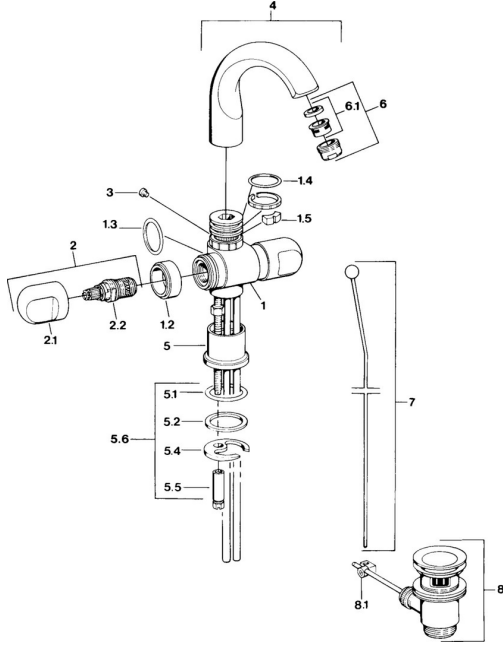

EAN: 4015474643376
static.hansa.com/0070210582

Spare parts

SP00702105

	Name	Code
1.2	Decorative ring Chrome Discontinued	59910797
1.4	O-ring, 32x2.5 Discontinued	59910233
1.5	Limiter Discontinued	59910534
2.1	Handle Chrome Discontinued	59910211
2.1	Temperature control handle Chrome Discontinued	59910210
2.2	Headpart, G1/2	59905114
3	Fixing bolt, M4 Discontinued	59910234
5.1	O-ring, d 38x3.5	59910236
5.2	Gasket, 48x33.5x2	59902283
5.4	Fixing plate	59904765
5.5	Screw, M8x1, SW13	59904766
5.6	Fixing set	59910749
6	Aerator, M24x1 A White Discontinued	59905419
6	Aerator, M24x1 STD CC A Edelmessing Discontinued	59906580
6	Aerator, M24x1 STD HC A Chrome	59902366
6.1	Aerator, M22/24 A	59902081
7	Knob Chrome Discontinued	59910230
8	Pop-up waste Chrome	59904620
8	Pop-up waste Edelmessing Discontinued	59906734
8.1	Swivel joint	59904624