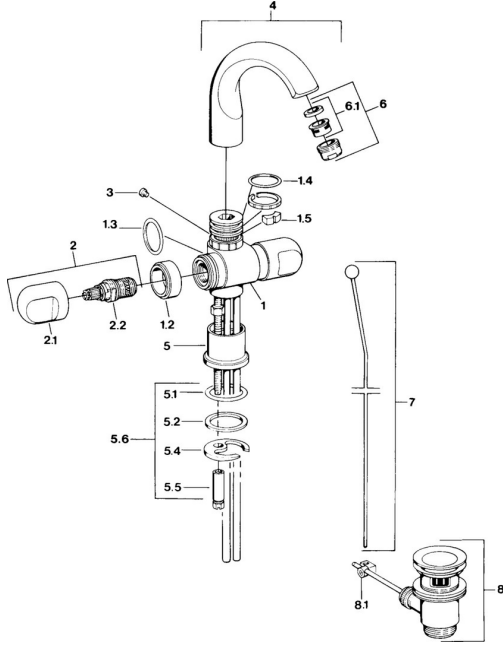

## Spare parts

### SP00702105

	Name	Code
1.2	Decorative ring Chrome <span>Discontinued</span>	59910797
1.4	O-ring, 32x2.5 <span>Discontinued</span>	59910233
1.5	Limiter <span>Discontinued</span>	59910534
2.1	Handle Chrome <span>Discontinued</span>	59910211
2.1	Temperature control handle Chrome <span>Discontinued</span>	59910210
2.2	Headpart, G1/2	59905114
3	Fixing bolt, M4 <span>Discontinued</span>	59910234
5.1	O-ring, d 38x3.5	59910236
5.2	Gasket, 48x33.5x2	59902283
5.4	Fixing plate	59904765
5.5	Screw, M8x1, SW13	59904766
5.6	Fixing set	59910749
6	Aerator, M24x1 A White <span>Discontinued</span>	59905419
6	Aerator, M24x1 STD CC A Edelmessing <span>Discontinued</span>	59906580
6	Aerator, M24x1 STD HC A Chrome	59902366
6.1	Aerator, M22/24 A	59902081
7	Knob Chrome <span>Discontinued</span>	59910230
8	Pop-up waste Chrome	59904620
8	Pop-up waste Edelmessing <span>Discontinued</span>	59906734
8.1	Swivel joint	59904624