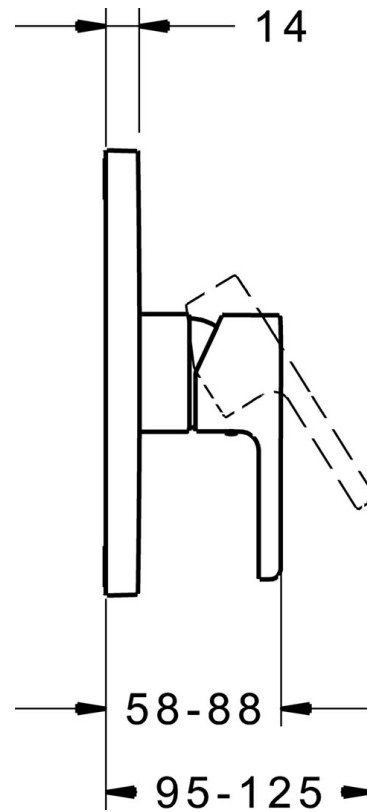

EAN: 4015474278684  
[static.hansa.com/89939003](https://static.hansa.com/89939003)

- Shower solutions
- Single-lever, Trim Kit
- Concealed wall mounting
- Chrome
- Single operating lever/handle, Hot/Cold symbols
- Square rosette, BLUECLICK for an easy, screwless trim plate installation

### Technical properties

Hot water supply	<b>max. +80°C</b>
Working pressure	<b>0.5-10 bar</b>

### SP89939003

	Name	Code
1	Lever	59913828
1.1	Screw, M5x8, SW2.5	59904755
1.2	Symbol plug Grey	59912112
2	Cover flange, 185x150 mm	59914328
2.1	Cover sleeve	59912511
2.2	O-ring, 41x3	59913215
2.3	Fixing part	59914296
2.4	Screw, M4.5x80	59912890
4	Cartridge, 3.5 Classic	59913075
4.1	Temperature adjustment limiter	59912325
4.2	O-ring, d 28.24x2.62 Discontinued	59912590
4.3	Screw sleeve, M38x1	59912115
4.4	O-ring, d 10.10x1.60 Discontinued	59905072
7	Functional unit, 3.5	59914303
7.1	O-ring, 23.47x2.62	59914304
8	Installation kit	59914186
N.I.	Fixing screw, M6x13	59914657
N.I.	Raising kit, 15 mm	59914182
N.I.	Adapter, H/C reversed	59914184