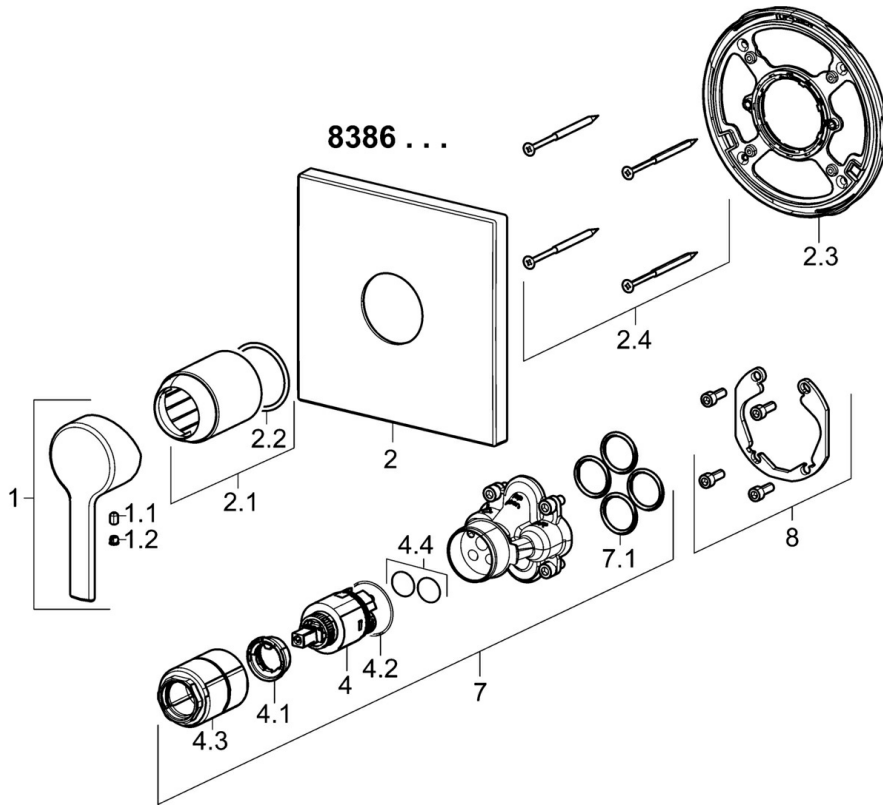

EAN: 4015474278684  
[static.hansa.com/89939003](https://static.hansa.com/89939003)

- Shower solutions
- Single-lever, Trim Kit
- Concealed wall mounting
- Chrome
- Single operating lever/handle, Hot/Cold symbols
- Square rosette, BLUECLICK for an easy, screwless trim plate installation

## Technical data

### Technical properties

Hot water supply	<b>max. +80°C</b>
Working pressure	<b>0.5-10 bar</b>

### SP89939003

	Name	Code
1	Lever	59913828
1.1	Screw, M5x8, SW2.5	59904755
1.2	Symbol plug Grey	59912112
2	Cover flange, 185x150 mm	59914328
2.1	Cover sleeve	59912511
2.2	O-ring, 41x3	59913215
2.3	Fixing part	59914296
2.4	Screw, M4.5x80	59912890
4	Cartridge, 3.5 Classic	59913075
4.1	Temperature adjustment limiter	59912325
4.2	O-ring, d 28.24x2.62 Discontinued	59912590
4.3	Screw sleeve, M38x1	59912115
4.4	O-ring, d 10.10x1.60 Discontinued	59905072
7	Functional unit, 3.5	59914303
7.1	O-ring, 23.47x2.62	59914304
8	Installation kit	59914186
N.I.	Fixing screw, M6x13	59914657
N.I.	Raising kit, 15 mm	59914182
N.I.	Adapter, H/C reversed	59914184