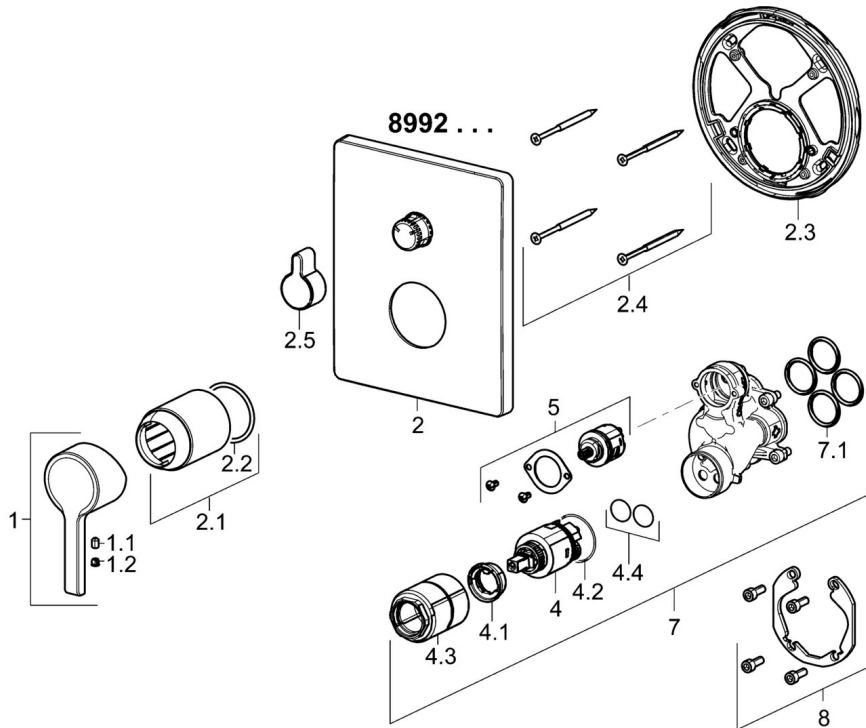

EAN: 4015474278660
static.hansa.com/89929003

- Bathtub & Shower
- Single-lever, Trim Kit
- Concealed wall mounting
- Chrome
- Single operating lever/handle, Hot/Cold symbols
- Inner body made of DZR brass
- Square rosette, Fastening of the function unit with screws, BLUECLICK for an easy, screwless trim plate installation, BLUETUNE alignment after installation of +/- 3,5°

Technical data

Technical properties

Hot water supply	max. +80°C
Working pressure	0.5-10 bar

Regulations

EN standard	EN 817
-------------	---------------

Spare parts

SP89929003

	Name	Code
1	Lever	59913828
1.1	Screw, M5x8, SW2.5	59904755
1.2	Symbol plug Grey	59912112
2	Cover flange, 185x150 mm	59914327
2.1	Cover sleeve	59912511
2.2	O-ring, 41x3	59913215
2.3	Fixing part	59914307
2.4	Screw, M4.5x80	59912890
2.5	Diverter knob	59914324
4	Cartridge, 3.5 Classic	59913075
4.1	Temperature adjustment limiter	59912325
4.2	O-ring, d 28.24x2.62 Discontinued	59912590
4.3	Screw sleeve, M38x1	59912115
4.4	O-ring, d 10.10x1.60 Discontinued	59905072
5	Diverter	59914183
7	Functional unit, 3.5	59914299
7.1	O-ring, 23.47x2.62	59914304
8	Installation kit	59914186
N.I.	Diverter, 120°	59914655
N.I.	Adapter, H/C reversed	59914184
N.I.	Fixing screw, M6x13	59914657
N.I.	Screwdriver, 5 mm	59914334
N.I.	Raising kit, 15 mm	59914182