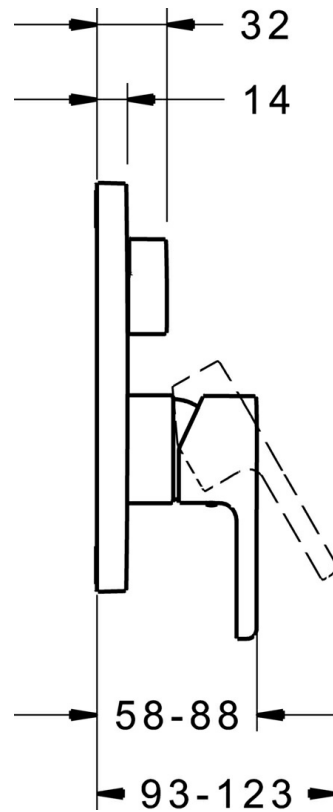

EAN: 4015474278660
static.hansa.com/89929003

- Bathtub & Shower
- Single-lever, Trim Kit
- Concealed wall mounting
- Chrome
- Single operating lever/handle, Hot/Cold symbols
- Inner body made of DZR brass
- Square rosette, Fastening of the function unit with screws, BLUECLICK for an easy, screwless trim plate installation, BLUETUNE alignment after installation of +/- 3,5°

Technical data

Technical properties

Hot water supply	max. +80°C
Working pressure	0.5-10 bar

Regulations

EN standard	EN 817
-------------	---------------

Spare parts

SP89929003

	Name	Code
1	Lever	59913828
1.1	Screw, M5x8, SW2.5	59904755
1.2	Symbol plug Grey	59912112
2	Cover flange, 185x150 mm	59914327
2.1	Cover sleeve	59912511
2.2	O-ring, 41x3	59913215
2.3	Fixing part	59914307
2.4	Screw, M4.5x80	59912890
2.5	Diverter knob	59914324
4	Cartridge, 3.5 Classic	59913075
4.1	Temperature adjustment limiter	59912325
4.2	O-ring, d 28.24x2.62 Discontinued	59912590
4.3	Screw sleeve, M38x1	59912115
4.4	O-ring, d 10.10x1.60 Discontinued	59905072
5	Diverter	59914183
7	Functional unit, 3.5	59914299
7.1	O-ring, 23.47x2.62	59914304
8	Installation kit	59914186
N.I.	Diverter, 120°	59914655
N.I.	Adapter, H/C reversed	59914184
N.I.	Fixing screw, M6x13	59914657
N.I.	Screwdriver, 5 mm	59914334
N.I.	Raising kit, 15 mm	59914182