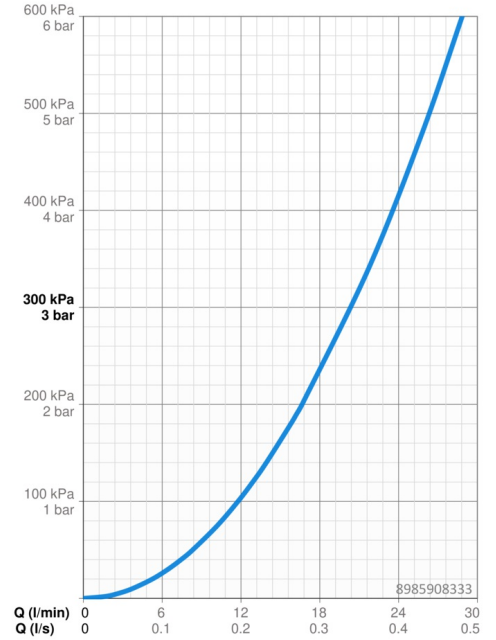

Technical data

Flow properties

Flow-rate at 3 bar **20.4 l/min**

Technical properties

Hot water supply **max. +80°C**
Working pressure **0.5-10 bar**

Regulations

EN standard **EN 817**
Noise class **I (ISO 3822)**

Approvals and Declarations

DVGW **DW-6506CS0196**
ABP **PA-IX 38160/IB**
Declaration of conformity **DoC**