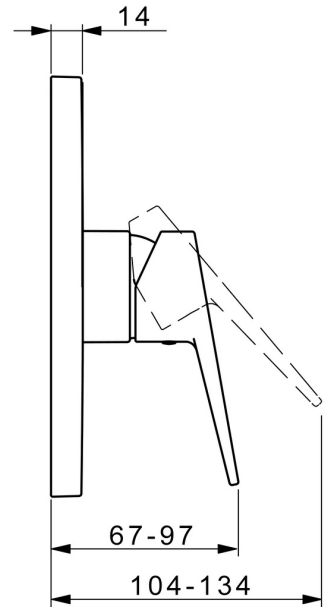

EAN: 4057304015823  
[static.hansa.com/8985908333](https://static.hansa.com/8985908333)

- Shower solutions
- Single-lever, Trim Kit
- Concealed wall mounting
- Matt black
- Hot/Cold symbols, Single operating lever/handle
- Limitation option for maximum temperature and flow-rate, Adjustable hot water stop (included, retrofittable)
- $\varnothing$  35 mm ceramic cartridge for flow and temperature control
- Inner body made of DZR brass
- Square rosette, Fastening of the function unit with screws, BLUECLICK for an easy, screwless trim plate installation

### Flow properties

Flow-rate at 3 bar **20.4 l/min**

### Technical properties

Hot water supply **max. +80°C**  
Working pressure **0.5-10 bar**

### SP8985908333

	Name	Code
01	Functional unit, 3,5	59914303
02	Cartridge, 3,5 Classic	59913075
03	Screw sleeve, M38x1	59912115
04	Temperature adjustment limiter	59912325
05	O-ring, 23.47x2.62	59914304
07	Fixing part	59914511
08	Screw, M4.5x80	59912890
10	Screw, M5x8, SW2.5	59904755
11	Symbol plug Grey	59912112
12	Installation kit	59914186
N.I.	Raising kit, 15 mm	59914182
N.I.	Adapter, H/C reversed	59914184