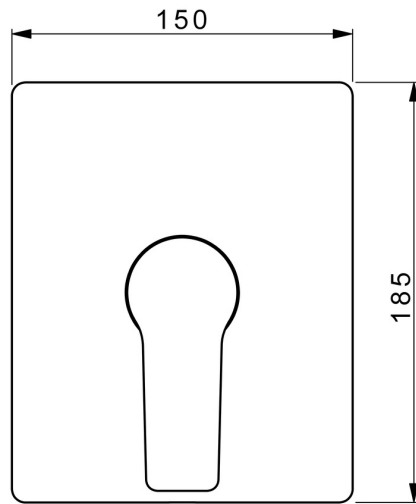

EAN: 4057304015823  
[static.hansa.com/8985908333](https://static.hansa.com/8985908333)

- Shower solutions
- Single-lever, Trim Kit
- Concealed wall mounting
- Matt black
- Hot/Cold symbols, Single operating lever/handle
- Limitation option for maximum temperature and flow-rate, Adjustable hot water stop (included, retrofittable)
- $\varnothing$  35 mm ceramic cartridge for flow and temperature control
- Inner body made of DZR brass
- Square rosette, Fastening of the function unit with screws, BLUECLICK for an easy, screwless trim plate installation

### Technical properties

Hot water supply **max. +80°C**  
Working pressure **0.5-10 bar**