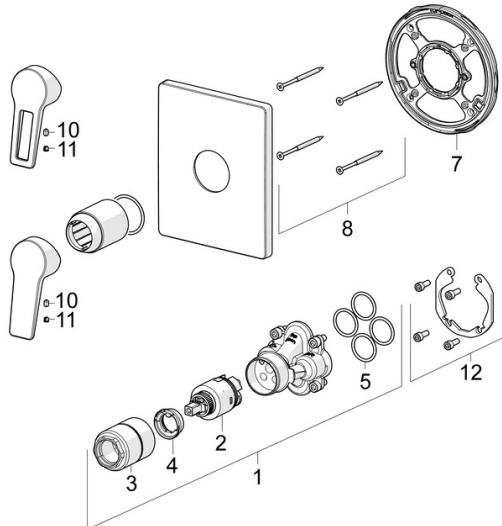

EAN: 4057304015823  
[static.hansa.com/8985908333](https://static.hansa.com/8985908333)

- Shower solutions
- Single-lever, Trim Kit
- Concealed wall mounting
- Matt black
- Hot/Cold symbols, Single operating lever/handle
- Limitation option for maximum temperature and flow-rate, Adjustable hot water stop (included, retrofittable)
- $\varnothing$  35 mm ceramic cartridge for flow and temperature control
- Inner body made of DZR brass
- Square rosette, Fastening of the function unit with screws, BLUECLICK for an easy, screwless trim plate installation

## Spare parts

### SP8985908333

	Name	Code
01	Functional unit, 3,5	59914303
02	Cartridge, 3,5 Classic	59913075
03	Screw sleeve, M38x1	59912115
04	Temperature adjustment limiter	59912325
05	O-ring, 23.47x2.62	59914304
07	Fixing part	59914511
08	Screw, M4.5x80	59912890
10	Screw, M5x8, SW2.5	59904755
11	Symbol plug Grey	59912112
12	Installation kit	59914186
N.I.	Raising kit, 15 mm	59914182
N.I.	Adapter, H/C reversed	59914184