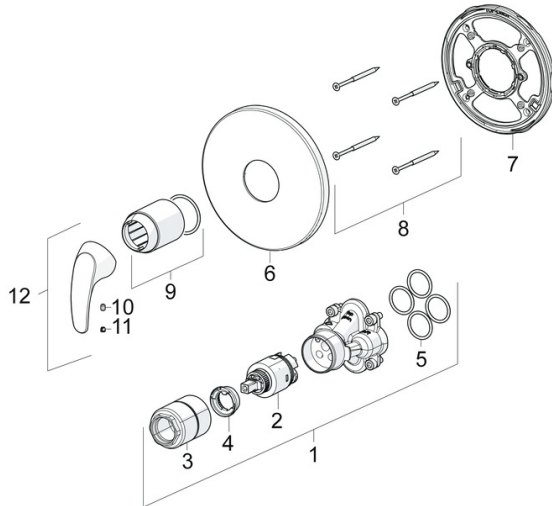

EAN: 4057304003998  
[static.hansa.com/86279103](https://static.hansa.com/86279103)

- Shower solutions
- Single-lever, Trim Kit
- Concealed wall mounting
- Chrome
- Hot/Cold symbols, Single operating lever/handle
- Limitation option for maximum temperature and flow-rate, Adjustable hot water stop (included, retrofittable)
- $\varnothing$  35 mm ceramic cartridge for flow and temperature control
- Round rosette, BLUECLICK for an easy, screwless trim plate installation

### Technical properties

Hot water supply **max. +80°C**  
 Working pressure **0.5-10 bar**  
 Material **Brass**

## Spare parts

### SP86279103

	Name	Code
01	Functional unit, 3,5	59914303
02	Cartridge, 3,5 Classic	59913075
03	Screw sleeve, M38x1	59912115
04	Temperature adjustment limiter	59912325
05	O-ring, 23.47x2.62	59914304
06	Cover flange, d 170 mm	59914310
07	Fixing part	59914511
08	Screw, M4.5x80	59912890
09	Cover sleeve	59912511
10	Screw, M5x8, SW2.5	59904755
11	Symbol plug Grey	59912112
12	Lever	59913678
N.I.	Adapter, H/C reversed	59914184
N.I.	Raising kit, 15 mm	59914182
N.I.	Raising kit, 15 mm, d 170 mm	59914191