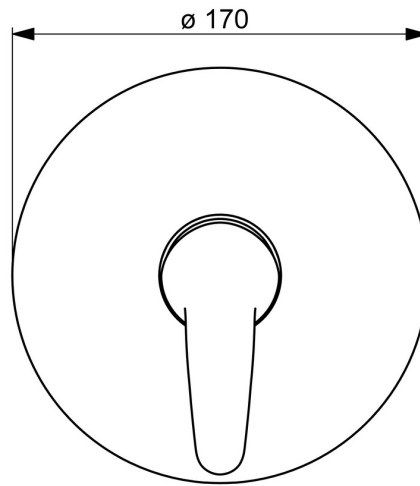

EAN: 4057304003998  
[static.hansa.com/86279103](https://static.hansa.com/86279103)

- Shower solutions
- Single-lever, Trim Kit
- Concealed wall mounting
- Chrome
- Hot/Cold symbols, Single operating lever/handle
- Limitation option for maximum temperature and flow-rate, Adjustable hot water stop (included, retrofittable)
- $\varnothing$  35 mm ceramic cartridge for flow and temperature control
- Round rosette, BLUECLICK for an easy, screwless trim plate installation