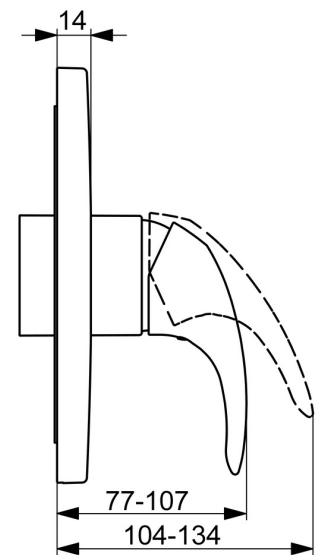

EAN: 4057304003998  
[static.hansa.com/86279103](https://static.hansa.com/86279103)

- Shower solutions
- Single-lever, Trim Kit
- Concealed wall mounting
- Chrome
- Hot/Cold symbols, Single operating lever/handle
- Limitation option for maximum temperature and flow-rate, Adjustable hot water stop (included, retrofittable)
- $\varnothing$  35 mm ceramic cartridge for flow and temperature control
- Round rosette, BLUECLICK for an easy, screwless trim plate installation

### Flow properties

Flow-rate at 3 bar **22.2 l/min**

### Technical properties

Hot water supply **max. +80°C**  
 Working pressure **0.5-10 bar**  
 Material **Brass**

### SP86279103

	Name	Code
01	Functional unit, 3,5	59914303
02	Cartridge, 3,5 Classic	59913075
03	Screw sleeve, M38x1	59912115
04	Temperature adjustment limiter	59912325
05	O-ring, 23.47x2.62	59914304
06	Cover flange, d 170 mm	59914310
07	Fixing part	59914511
08	Screw, M4.5x80	59912890
09	Cover sleeve	59912511
10	Screw, M5x8, SW2.5	59904755
11	Symbol plug Grey	59912112
12	Lever	59913678
N.I.	Adapter, H/C reversed	59914184
N.I.	Raising kit, 15 mm	59914182
N.I.	Raising kit, 15 mm, d 170 mm	59914191