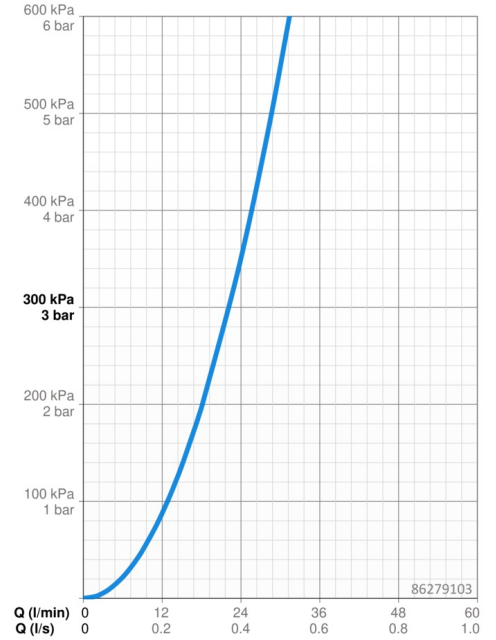

Technical data

Flow properties

Flow-rate at 3 bar **22.2 l/min**

Technical properties

Hot water supply **max. +80°C**
Working pressure **0.5-10 bar**
Material **Brass**

Regulations

EN standard **EN 817**
Noise class **I (ISO 3822)**