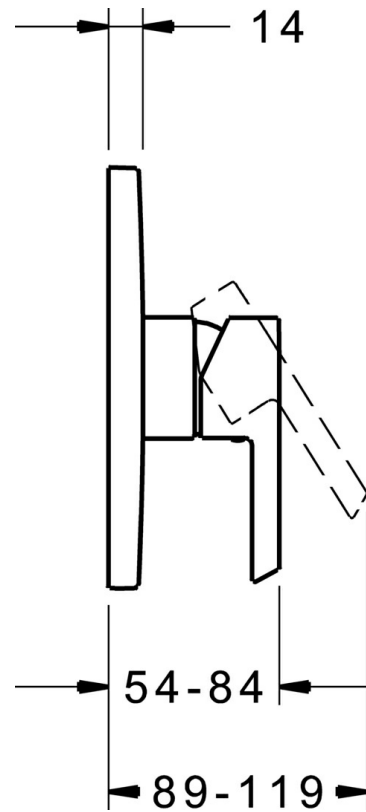

EAN: 4015474278738
static.hansa.com/85279103

- Shower solutions
- Single-lever, Trim Kit
- Concealed wall mounting
- Chrome
- Hot/Cold symbols, Single operating lever/handle
- Round rosette, BLUECLICK for an easy, screwless trim plate installation

Technical data

Technical properties

Hot water supply	max. +80°C
Working pressure	0.5-10 bar

Regulations

EN standard	EN 817
Noise class	I (ISO 3822)

Spare parts

SP85279103

	Name	Code
1	Lever	59913586
1.1	Screw, M5x8, SW2.5	59904755
1.2	Symbol plug Grey	59912112
2	Cover flange, d 170 mm	59914310
2.1	Cover sleeve	59912511
2.2	O-ring, 41x3	59913215
2.3	Fixing part	59914296
2.4	Screw, M4.5x80	59912890
4	Cartridge, 3.5 Classic	59913075
4.1	Temperature adjustment limiter	59912325
4.2	O-ring, d 28.24x2.62 Discontinued	59912590
4.3	Screw sleeve, M38x1	59912115
4.4	O-ring, d 10.10x1.60 Discontinued	59905072
7	Functional unit, 3.5	59914303
7.1	O-ring, 23.47x2.62	59914304
8	Installation kit	59914186
N.I.	Fixing screw, M6x13	59914657
N.I.	Adapter, H/C reversed	59914184
N.I.	Raising kit, 15 mm	59914182
N.I.	Raising kit, 15 mm, d 170 mm	59914191