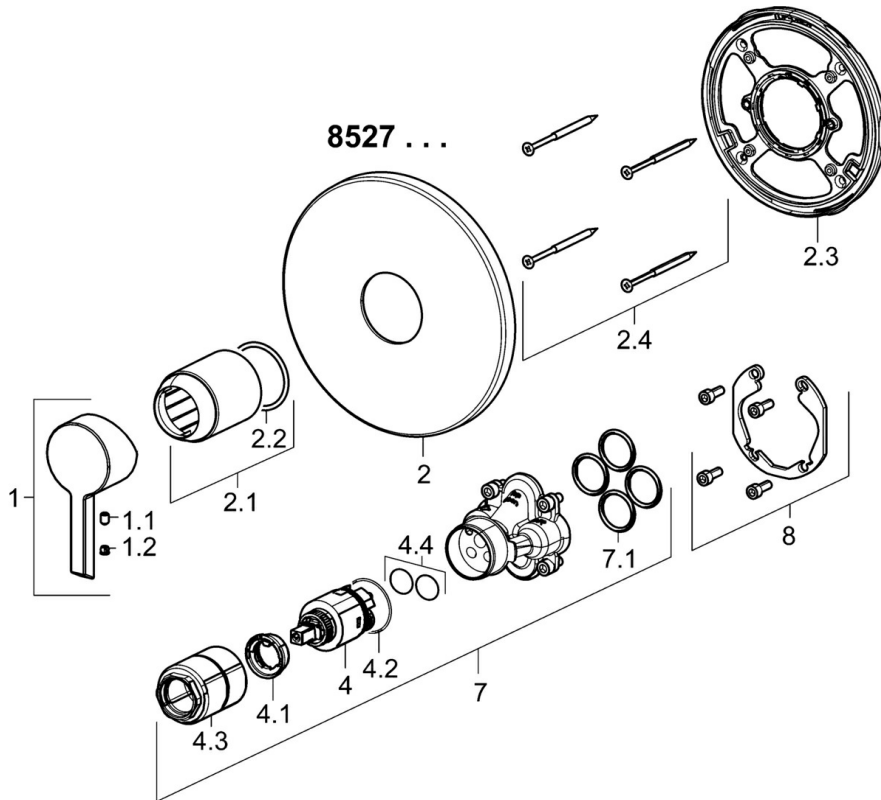

EAN: 4015474278738
static.hansa.com/85279103

- Shower solutions
- Single-lever, Trim Kit
- Concealed wall mounting
- Chrome
- Hot/Cold symbols, Single operating lever/handle
- Round rosette, BLUECLICK for an easy, screwless trim plate installation

Technical data

Technical properties

Hot water supply	max. +80°C
Working pressure	0.5-10 bar

Regulations

EN standard	EN 817
Noise class	I (ISO 3822)

Spare parts

SP85279103

	Name	Code
1	Lever	59913586
1.1	Screw, M5x8, SW2.5	59904755
1.2	Symbol plug Grey	59912112
2	Cover flange, d 170 mm	59914310
2.1	Cover sleeve	59912511
2.2	O-ring, 41x3	59913215
2.3	Fixing part	59914296
2.4	Screw, M4.5x80	59912890
4	Cartridge, 3.5 Classic	59913075
4.1	Temperature adjustment limiter	59912325
4.2	O-ring, d 28.24x2.62 Discontinued	59912590
4.3	Screw sleeve, M38x1	59912115
4.4	O-ring, d 10.10x1.60 Discontinued	59905072
7	Functional unit, 3.5	59914303
7.1	O-ring, 23.47x2.62	59914304
8	Installation kit	59914186
N.I.	Fixing screw, M6x13	59914657
N.I.	Adapter, H/C reversed	59914184
N.I.	Raising kit, 15 mm	59914182
N.I.	Raising kit, 15 mm, d 170 mm	59914191