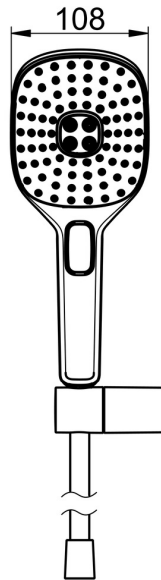

EAN: 4057304005176
static.hansa.com/84380233

- Shower solutions
- Wall mounted
- Chrome

- Hand shower, Shower holder, Shower hose (1500 mm), Anti limescale technology (easy to clean), Twist guard for shower hose
- Pulsating - Strong water stream for massage or body treatment, Intense - invigorating water stream, Sensitive - Gentle water stream
- 3 spray functions

Technical data

Flow properties

Flow-rate at 3 bar (with flow controller) **15.0 l/min**

Technical properties

Hot water supply **max. +65°C**
 Working pressure **0.5-5 bar**
 Connection size **G1/2**
 Material **Composite**