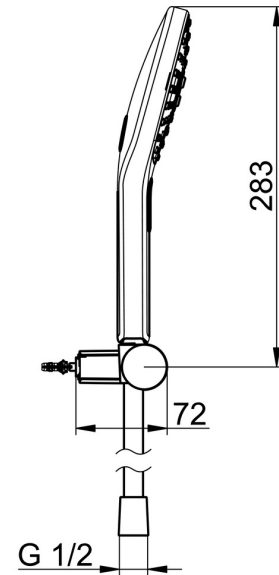

EAN: 4057304005176
static.hansa.com/84380233

- Shower solutions
- Wall mounted
- Chrome

- Hand shower, Shower holder, Shower hose (1500 mm), Anti limescale technology (easy to clean), Twist guard for shower hose
- Pulsating - Strong water stream for massage or body treatment, Intense - invigorating water stream, Sensitive - Gentle water stream
- 3 spray functions

Technical data

Flow properties

Flow-rate at 3 bar (with flow controller) **15.0 l/min**

Technical properties

Hot water supply **max. +65°C**
 Working pressure **0.5-5 bar**
 Connection size **G1/2**
 Material **Composite**