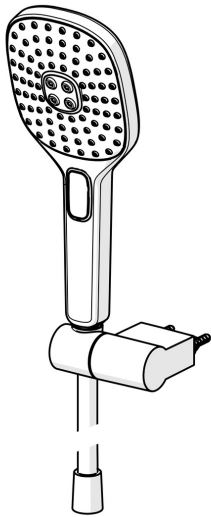

EAN: 4057304005176
static.hansa.com/84380233

- Shower solutions
- Wall mounted
- Chrome

- Hand shower, Shower holder, Shower hose (1500 mm), Anti limescale technology (easy to clean), Twist guard for shower hose
- Pulsating - Strong water stream for massage or body treatment, Intense - invigorating water stream, Sensitive - Gentle water stream
- 3 spray functions

Technical data

Flow properties

Flow-rate at 3 bar (with flow controller) **15.0 l/min**

Technical properties

Hot water supply **max. +65°C**
 Working pressure **0.5-5 bar**
 Connection size **G1/2**
 Material **Composite**