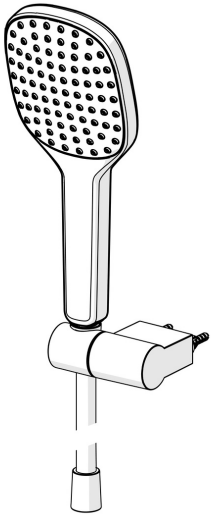

EAN: 4057304005169
static.hansa.com/84380213

- Shower solutions
- Wall mounted
- Chrome
- Hand shower, Shower holder, Shower hose (1500 mm), Anti limescale technology (easy to clean), Twist guard for shower hose
- Sensitive – Gentle water stream
- 1 spray function

Technical data

Flow properties

Flow-rate at 3 bar (with flow controller) **15.0 l/min**

Technical properties

Hot water supply **max. +65°C**
 Working pressure **0.5-5 bar**
 Connection size **G1/2**
 Material **Composite**