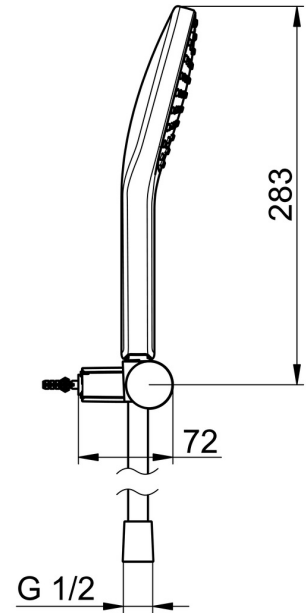

EAN: 4057304005169
static.hansa.com/84380213

- Shower solutions
- Wall mounted
- Chrome
- Hand shower, Shower holder, Shower hose (1500 mm), Anti limescale technology (easy to clean), Twist guard for shower hose
- Sensitive – Gentle water stream
- 1 spray function

Technical data

Flow properties

Flow-rate at 3 bar (with flow controller) **15.0 l/min**

Technical properties

Hot water supply **max. +65°C**
 Working pressure **0.5-5 bar**
 Connection size **G1/2**
 Material **Composite**