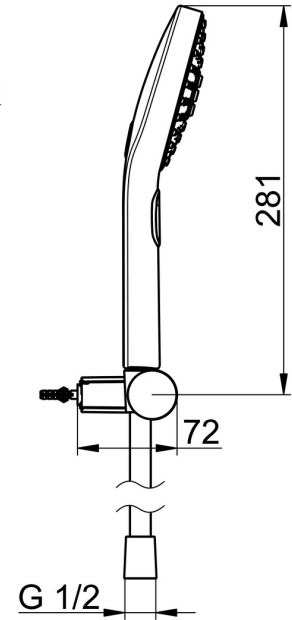

EAN: 4057304005152  
[static.hansa.com/84380133](https://static.hansa.com/84380133)

- Shower solutions
- Wall mounted
- Chrome/Light grey
- Hand shower, Shower holder, Shower hose (1500 mm), Anti limescale technology (easy to clean), Twist guard for shower hose
- Pulsating - Strong water stream for massage or body treatment, Intense - invigorating water stream, Sensitive - Gentle water stream
- 3 spray functions

## Technical data

### Flow properties

Flow-rate at 3 bar (with flow controller) **15.0 l/min**

### Technical properties

Hot water supply **max. +65°C**  
 Working pressure **0.5-5 bar**  
 Connection size **G1/2**  
 Material **Composite**