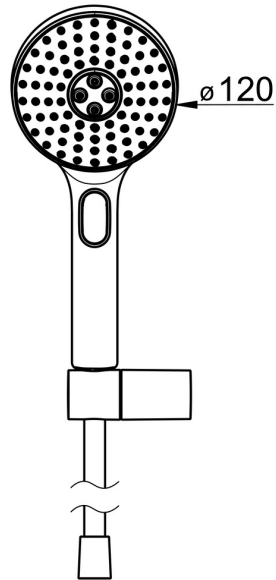

EAN: 4057304005152  
[static.hansa.com/84380133](https://static.hansa.com/84380133)

- Shower solutions
- Wall mounted
- Chrome/Light grey
- Hand shower, Shower holder, Shower hose (1500 mm), Anti limescale technology (easy to clean), Twist guard for shower hose
- Pulsating - Strong water stream for massage or body treatment, Intense - invigorating water stream, Sensitive - Gentle water stream
- 3 spray functions

### Flow properties

Flow-rate at 3 bar (with flow controller) **15.0 l/min**

### Technical properties

Hot water supply **max. +65°C**  
 Working pressure **0.5-5 bar**  
 Connection size **G1/2**  
 Material **Composite**