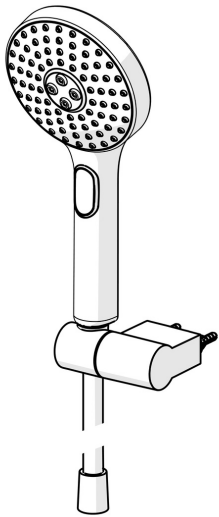

EAN: 4057304005152  
[static.hansa.com/84380133](https://static.hansa.com/84380133)

- Shower solutions
- Wall mounted
- Chrome/Light grey
- Hand shower, Shower holder, Shower hose (1500 mm), Anti limescale technology (easy to clean), Twist guard for shower hose
- Pulsating - Strong water stream for massage or body treatment, Intense - invigorating water stream, Sensitive - Gentle water stream
- 3 spray functions

### Flow properties

Flow-rate at 3 bar (with flow controller) **15.0 l/min**

### Technical properties

Hot water supply **max. +65°C**  
 Working pressure **0.5-5 bar**  
 Connection size **G1/2**  
 Material **Composite**