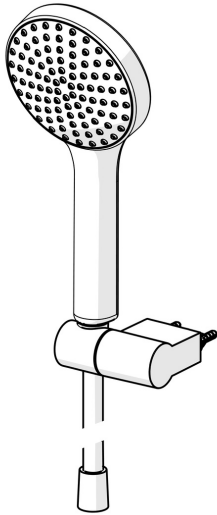

EAN: 4057304005145
static.hansa.com/84380113

- Shower solutions
- Wall mounted
- Chrome/Light grey
- Hand shower, Shower holder, Shower hose (1500 mm), Anti limescale technology (easy to clean), Twist guard for shower hose
- Sensitive – Gentle water stream
- 1 spray function

Technical data

Flow properties

Flow-rate at 3 bar (with flow controller) **15.0 l/min**

Technical properties

Hot water supply **max. +65°C**
 Working pressure **0.5-5 bar**
 Connection size **G1/2**
 Material **Composite**