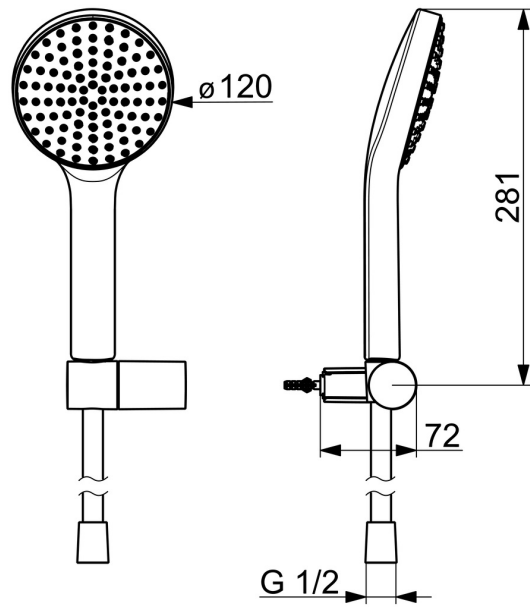

EAN: 4057304005145
static.hansa.com/84380113

- Shower solutions
- Wall mounted
- Chrome/Light grey
- Hand shower, Shower holder, Shower hose (1500 mm), Anti limescale technology (easy to clean), Twist guard for shower hose
- Sensitive – Gentle water stream
- 1 spray function

Technical data

Flow properties

Flow-rate at 3 bar (with flow controller) **15.0 l/min**

Technical properties

Hot water supply **max. +65°C**
 Working pressure **0.5-5 bar**
 Connection size **G1/2**
 Material **Composite**