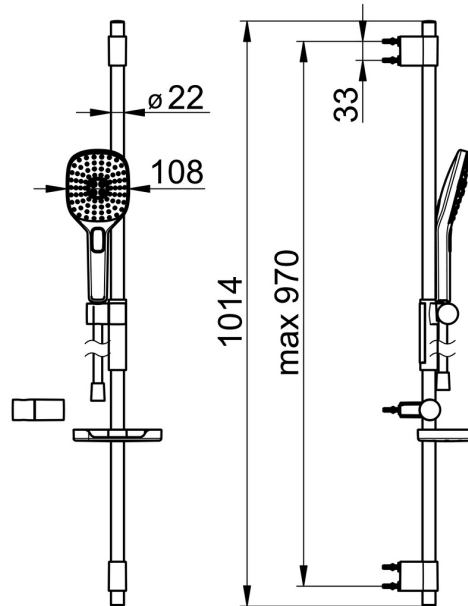

EAN: 4057304005138
static.hansa.com/84370230

- Shower solutions
- Wall mounted
- Chrome
- Hand shower, Shower rail, Adjustable shower rail bracket, Soap dish, Shower holder, Shower hose (1750 mm), Anti limescale technology (easy to clean), Twist guard for shower hose
- Pulsating - Strong water stream for massage or body treatment, Intense - invigorating water stream, Sensitive - Gentle water stream
- Flexible length / can be shortened
- 3 spray functions

Technical data

Flow properties

Flow-rate at 3 bar (with flow controller) **15.0 l/min**

Technical properties

Hot water supply **max. +65°C**
 Working pressure **0.5-5 bar**
 Connection size **G1/2**
 Diameter **Ø 22 mm**
 Installation width **max 970 mm**
 Length / Height **1014 mm**

Regulations

EN standard **EN 1112, EN 1113**

Approvals and Declarations

Declaration of conformity **DoC**

Spare parts

SP64860120

	Name	Code
01	Slide for shower rail	59914252
02	Wall bracket	59914253