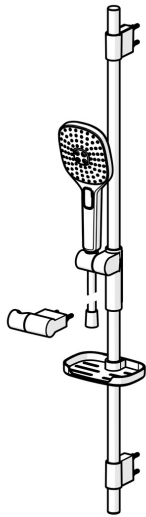

EAN: 4057304005138
static.hansa.com/84370230

- Shower solutions
- Wall mounted
- Chrome
- Hand shower, Shower rail, Adjustable shower rail bracket, Soap dish, Shower holder, Shower hose (1750 mm), Anti limescale technology (easy to clean), Twist guard for shower hose
- Pulsating - Strong water stream for massage or body treatment, Intense - invigorating water stream, Sensitive - Gentle water stream
- Flexible length / can be shortened
- 3 spray functions

Technical data

Flow properties

Flow-rate at 3 bar (with flow controller) **15.0 l/min**

Technical properties

Hot water supply **max. +65°C**
 Working pressure **0.5-5 bar**
 Connection size **G1/2**
 Diameter **Ø 22 mm**
 Installation width **max 970 mm**
 Length / Height **1014 mm**

Regulations

EN standard **EN 1112, EN 1113**

Approvals and Declarations

Declaration of conformity **DoC**

Spare parts

SP64860120

	Name	Code
01	Slide for shower rail	59914252
02	Wall bracket	59914253