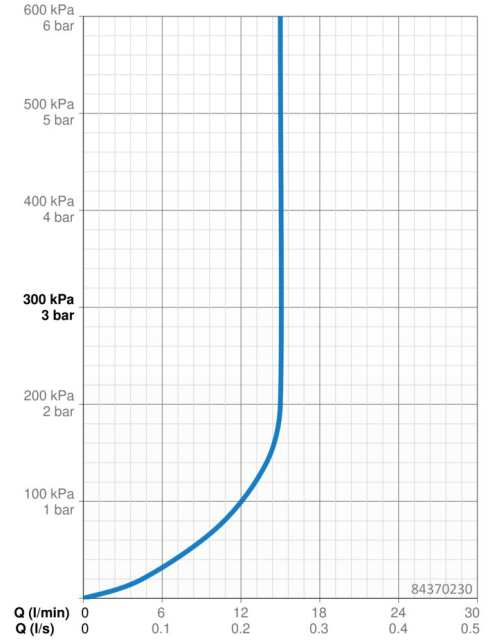

Technical data

Flow properties

Flow-rate at 3 bar (with flow controller) **15.0 l/min**

Technical properties

Hot water supply **max. +65°C**
Working pressure **0.5-5 bar**
Connection size **G1/2**
Diameter **Ø 22 mm**
Installation width **max 970 mm**
Length / Height **1014 mm**

Regulations

EN standard **EN 1112, EN 1113**

Approvals and Declarations

Declaration of conformity **DoC**