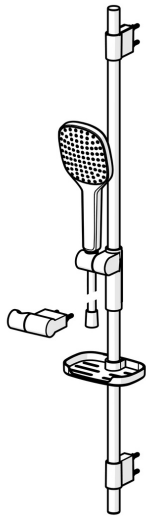

EAN: 4057304005121  
[static.hansa.com/84370210](http://static.hansa.com/84370210)

- Shower solutions
- Wall mounted
- Chrome
- Hand shower, Shower rail, Adjustable shower rail bracket, Soap dish, Shower holder, Shower hose (1750 mm), Anti limescale technology (easy to clean), Twist guard for shower hose
- Sensitive – Gentle water stream
- Flexible length / can be shortened
- 1 spray function

### Flow properties

Flow-rate at 3 bar (with flow controller) **15.0 l/min**

### Technical properties

Hot water supply **max. +65°C**  
 Working pressure **0.5-5 bar**  
 Connection size **G1/2**  
 Diameter **Ø 22 mm**  
 Installation width **max 970 mm**  
 Length / Height **1014 mm**

### SP64860120

---

|    | <b>Name</b>           | <b>Code</b> |
|----|-----------------------|-------------|
| 01 | Slide for shower rail | 59914252    |
| 02 | Wall bracket          | 59914253    |