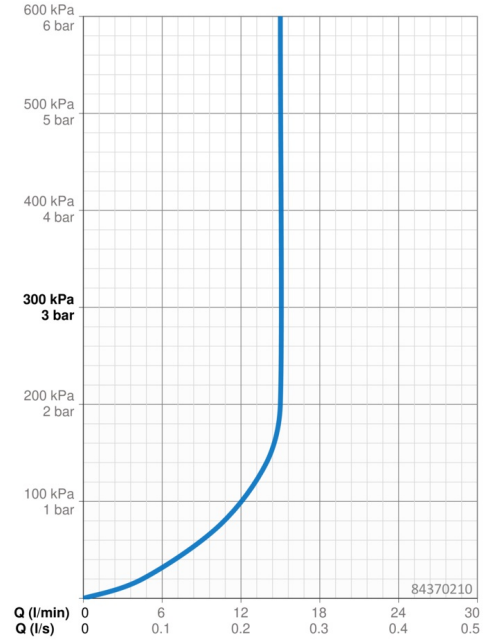

Technical data

Flow properties

Flow-rate at 3 bar (with flow controller) **15.0 l/min**

Technical properties

Hot water supply **max. +65°C**
Working pressure **0.5-5 bar**
Connection size **G1/2**
Diameter **Ø 22 mm**
Installation width **max 970 mm**
Length / Height **1014 mm**

Regulations

EN standard **EN 1112, EN 1113**

Approvals and Declarations

Declaration of conformity **DoC**