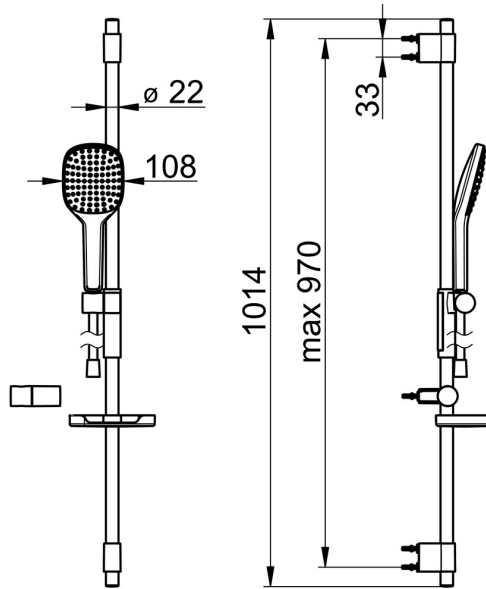

EAN: 4057304005121  
[static.hansa.com/84370210](http://static.hansa.com/84370210)

- Shower solutions
- Wall mounted
- Chrome
- Hand shower, Shower rail, Adjustable shower rail bracket, Soap dish, Shower holder, Shower hose (1750 mm), Anti limescale technology (easy to clean), Twist guard for shower hose
- Sensitive – Gentle water stream
- Flexible length / can be shortened
- 1 spray function

### Flow properties

Flow-rate at 3 bar (with flow controller) **15.0 l/min**

### Technical properties

Hot water supply **max. +65°C**  
 Working pressure **0.5-5 bar**  
 Connection size **G1/2**  
 Diameter **Ø 22 mm**  
 Installation width **max 970 mm**  
 Length / Height **1014 mm**

### SP64860120

---

|    | <b>Name</b>           | <b>Code</b> |
|----|-----------------------|-------------|
| 01 | Slide for shower rail | 59914252    |
| 02 | Wall bracket          | 59914253    |