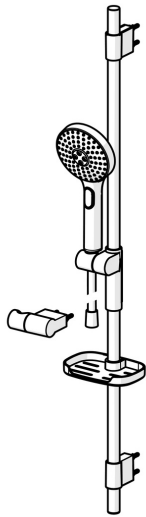

EAN: 4057304005114
static.hansa.com/84370130

- Shower solutions
- Wall mounted
- Chrome/Light grey
- Hand shower, Shower rail, Adjustable shower rail bracket, Soap dish, Shower holder, Shower hose (1750 mm), Anti limescale technology (easy to clean), Twist guard for shower hose
- Pulsating - Strong water stream for massage or body treatment, Intense - invigorating water stream, Sensitive - Gentle water stream
- Flexible length / can be shortened
- 3 spray functions

Technical data

Flow properties

Flow-rate at 3 bar (with flow controller) **15.0 l/min**

Technical properties

Hot water supply **max. +65°C**
 Working pressure **0.5-5 bar**
 Connection size **G1/2**
 Diameter **Ø 22 mm**
 Installation width **max 970 mm**
 Length / Height **1014 mm**

Regulations

EN standard **EN 1112, EN 1113**

Approvals and Declarations

Declaration of conformity **DoC**

Spare parts

SP64860120

	Name	Code
01	Slide for shower rail	59914252
02	Wall bracket	59914253