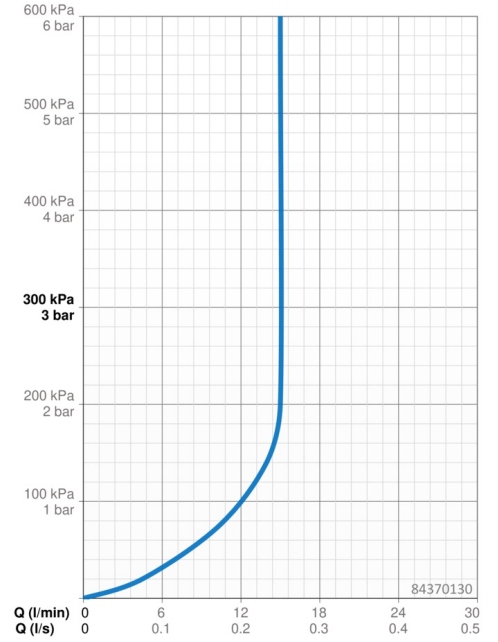

Technical data

Flow properties

Flow-rate at 3 bar (with flow controller) **15.0 l/min**

Technical properties

Hot water supply **max. +65°C**
Working pressure **0.5-5 bar**
Connection size **G1/2**
Diameter **Ø 22 mm**
Installation width **max 970 mm**
Length / Height **1014 mm**

Regulations

EN standard **EN 1112, EN 1113**

Approvals and Declarations

Declaration of conformity **DoC**