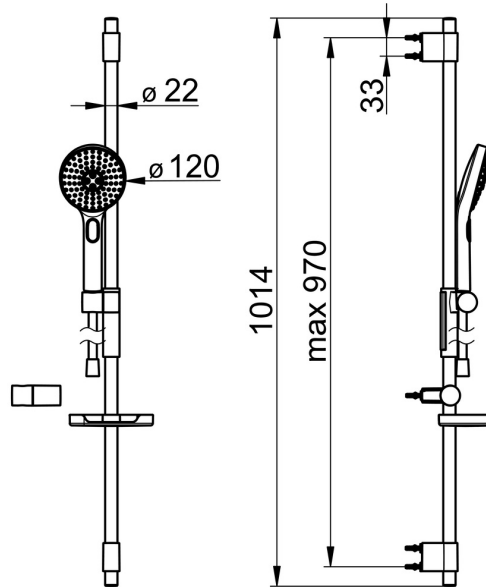

EAN: 4057304005114
static.hansa.com/84370130

- Shower solutions
- Wall mounted
- Chrome/Light grey
- Hand shower, Shower rail, Adjustable shower rail bracket, Soap dish, Shower holder, Shower hose (1750 mm), Anti limescale technology (easy to clean), Twist guard for shower hose
- Pulsating - Strong water stream for massage or body treatment, Intense - invigorating water stream, Sensitive - Gentle water stream
- Flexible length / can be shortened
- 3 spray functions

Technical data

Flow properties

Flow-rate at 3 bar (with flow controller) **15.0 l/min**

Technical properties

Hot water supply **max. +65°C**
 Working pressure **0.5-5 bar**
 Connection size **G1/2**
 Diameter **Ø 22 mm**
 Installation width **max 970 mm**
 Length / Height **1014 mm**

Regulations

EN standard **EN 1112, EN 1113**

Approvals and Declarations

Declaration of conformity **DoC**

Spare parts

SP64860120

	Name	Code
01	Slide for shower rail	59914252
02	Wall bracket	59914253