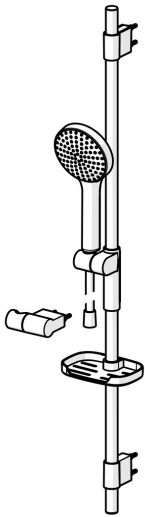

EAN: 4057304005107
static.hansa.com/84370110

- Shower solutions
- Wall mounted
- Chrome/Light grey
- Hand shower, Shower rail, Adjustable shower rail bracket, Soap dish, Shower holder, Shower hose (1750 mm), Anti limescale technology (easy to clean), Twist guard for shower hose
- Sensitive – Gentle water stream
- Flexible length / can be shortened
- 1 spray function

Technical data

Flow properties

Flow-rate at 3 bar (with flow controller) **15.0 l/min**

Technical properties

Hot water supply **max. +65°C**
 Working pressure **0.5-5 bar**
 Connection size **G1/2**
 Diameter **Ø 22 mm**
 Installation width **max 970 mm**
 Length / Height **1014 mm**

Regulations

EN standard **EN 1112, EN 1113**

Approvals and Declarations

Declaration of conformity **DoC**

Spare parts

SP64860120

| | Name | Code |
|----|-----------------------|-------------|
| 01 | Slide for shower rail | 59914252 |
| 02 | Wall bracket | 59914253 |