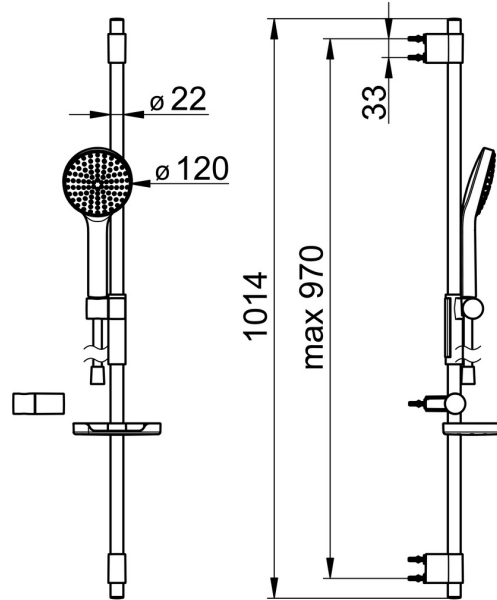

EAN: 4057304005107
static.hansa.com/84370110

- Shower solutions
- Wall mounted
- Chrome/Light grey
- Hand shower, Shower rail, Adjustable shower rail bracket, Soap dish, Shower holder, Shower hose (1750 mm), Anti limescale technology (easy to clean), Twist guard for shower hose
- Sensitive – Gentle water stream
- Flexible length / can be shortened
- 1 spray function

Technical data

Flow properties

Flow-rate at 3 bar (with flow controller) **15.0 l/min**

Technical properties

Hot water supply **max. +65°C**
 Working pressure **0.5-5 bar**
 Connection size **G1/2**
 Diameter **Ø 22 mm**
 Installation width **max 970 mm**
 Length / Height **1014 mm**

Regulations

EN standard **EN 1112, EN 1113**

Approvals and Declarations

Declaration of conformity **DoC**

Spare parts

SP64860120

| | Name | Code |
|----|-----------------------|-------------|
| 01 | Slide for shower rail | 59914252 |
| 02 | Wall bracket | 59914253 |