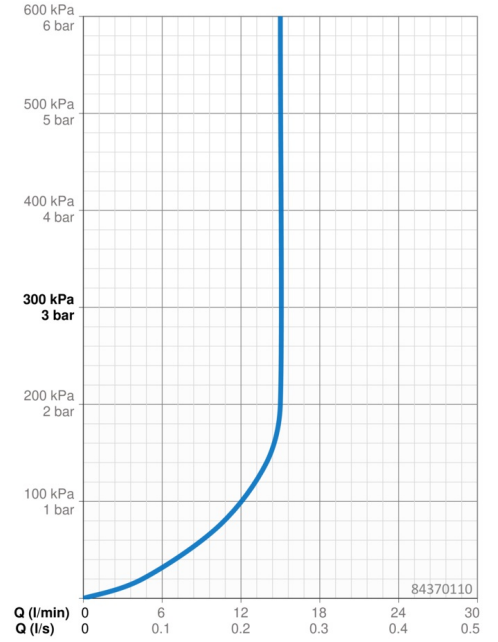

Technical data

Flow properties

Flow-rate at 3 bar (with flow controller) **15.0 l/min**

Technical properties

Hot water supply **max. +65°C**
Working pressure **0.5-5 bar**
Connection size **G1/2**
Diameter **Ø 22 mm**
Installation width **max 970 mm**
Length / Height **1014 mm**

Regulations

EN standard **EN 1112, EN 1113**

Approvals and Declarations

Declaration of conformity **DoC**