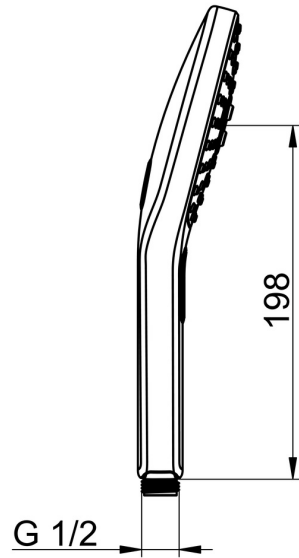

EAN: 4057304010644
static.hansa.com/843302000037

- Shower solutions
- Accessories
- Chrome
- Pulsating - Strong water stream for massage or body treatment, Intense - invigorating water stream, Sensitive - Gentle water stream
- 3 spray functions

Technical data

Flow properties

Flow-rate at 3 bar (with flow controller) **9.0 l/min**

Technical properties

Hot water supply **max. +65°C**
 Working pressure **0.5-5 bar**
 Connection size **G1/2**
 Material **Composite**