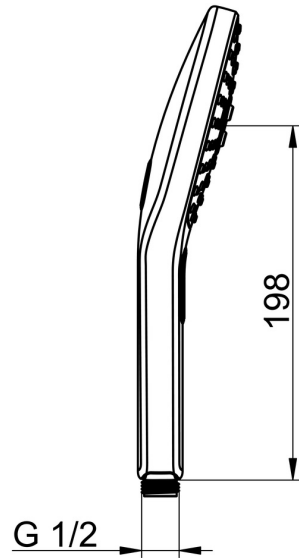

EAN: 4057304005091
static.hansa.com/84330200

- Shower solutions
- Accessories
- Chrome
- Anti limescale technology (easy to clean)
- Pulsating - Strong water stream for massage or body treatment, Intense - invigorating water stream, Sensitive - Gentle water stream
- 3 spray functions

Technical data

Flow properties

Flow-rate at 3 bar (with flow controller) **15.0 l/min**

Technical properties

Hot water supply **max. +65°C**
 Working pressure **0.5-5 bar**
 Connection size **G1/2**
 Material **Composite**