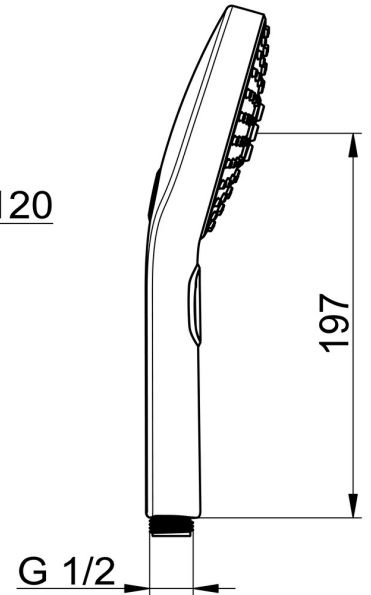

EAN: 4057304005077
static.hansa.com/84330100

- Shower solutions
- Accessories
- Chrome/Light grey
- Anti limescale technology (easy to clean)
- Pulsating - Strong water stream for massage or body treatment, Intense - invigorating water stream, Sensitive - Gentle water stream
- 3 spray functions

Technical data

Flow properties

Flow-rate at 3 bar (with flow controller) **15.0 l/min**

Technical properties

Hot water supply **max. +65°C**
 Working pressure **0.5-5 bar**
 Connection size **G1/2**
 Material **Composite**