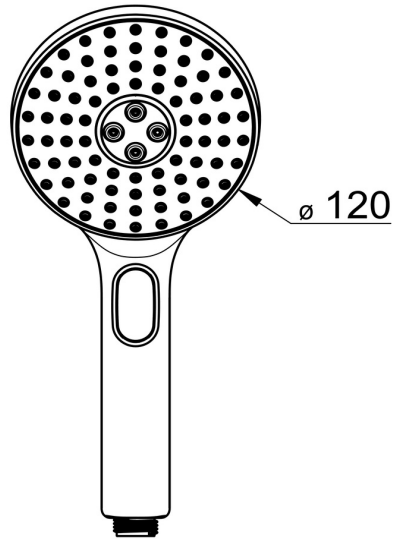

EAN: 4057304005077
static.hansa.com/84330100

- Shower solutions
- Accessories
- Chrome/Light grey
- Anti limescale technology (easy to clean)
- Pulsating - Strong water stream for massage or body treatment, Intense - invigorating water stream, Sensitive - Gentle water stream
- 3 spray functions

Technical data

Flow properties

Flow-rate at 3 bar (with flow controller) **15.0 l/min**

Technical properties

Hot water supply **max. +65°C**
 Working pressure **0.5-5 bar**
 Connection size **G1/2**
 Material **Composite**