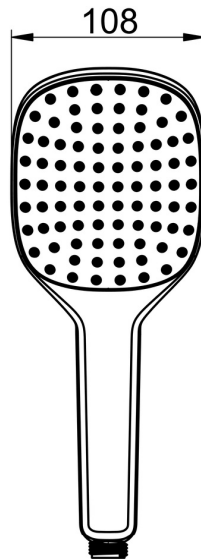

EAN: 4057304005084  
[static.hansa.com/84310200](https://static.hansa.com/84310200)

- Shower solutions
- Accessories
- Chrome
- Anti limescale technology (easy to clean)
- Sensitive – Gentle water stream
- 1 spray function

### Flow properties

Flow-rate at 3 bar (with flow controller) **15.0 l/min**

### Technical properties

Hot water supply **max. +65°C**  
 Working pressure **0.5-5 bar**  
 Connection size **G1/2**  
 Material **Composite**