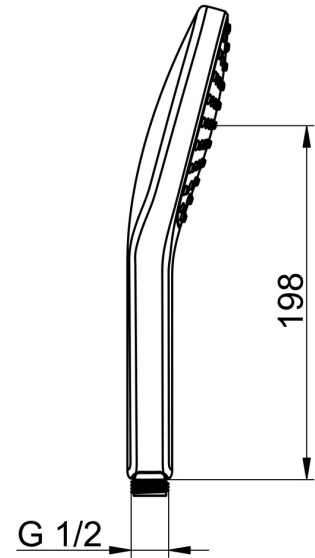

EAN: 4057304005084  
[static.hansa.com/84310200](https://static.hansa.com/84310200)

- Shower solutions
- Accessories
- Chrome
- Anti limescale technology (easy to clean)
- Sensitive – Gentle water stream
- 1 spray function

### Flow properties

Flow-rate at 3 bar (with flow controller) **15.0 l/min**

### Technical properties

Hot water supply **max. +65°C**  
 Working pressure **0.5-5 bar**  
 Connection size **G1/2**  
 Material **Composite**